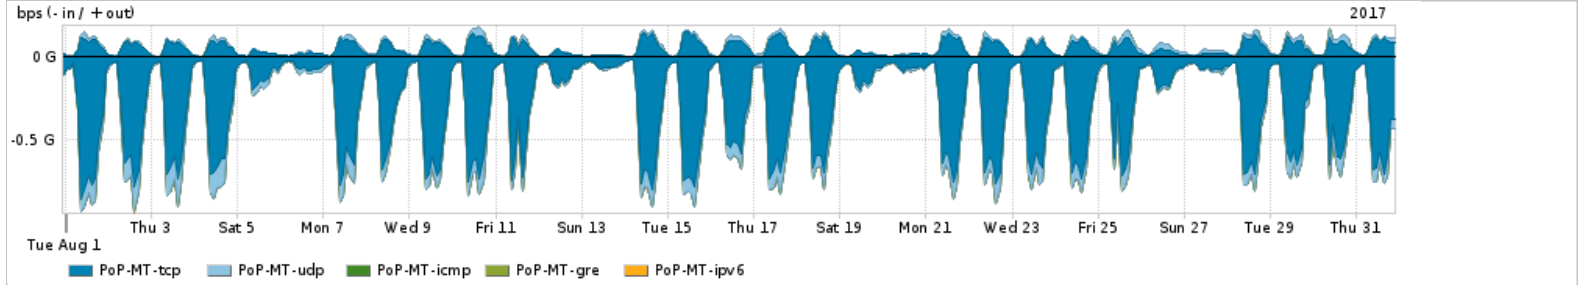

PROFILE	APPLICATION	IN	OUT	TOTAL
☒	PoP-MT	quit	37.38 Mbps	4.72 Mbps	42.11 Mbps
☒	PoP-MT	other TCP	8.76 Mbps	3.37 Mbps	12.12 Mbps
☒	PoP-MT	other UDP	2.76 Mbps	6.65 Mbps	9.41 Mbps
☐	PoP-MT	dns	316.08 Kbps	137.54 Kbps	453.62 Kbps
☐	PoP-MT	smtp	278.97 Kbps	108.26 Kbps	387.23 Kbps
☐	PoP-MT	xmpp	191.27 Kbps	135.08 Kbps	326.36 Kbps
☐	PoP-MT	macromedia-fcs	224.41 Kbps	56.07 Kbps	280.48 Kbps
☐	PoP-MT	ssh	104.76 Kbps	104.46 Kbps	209.21 Kbps

Distribuição do tráfego do PoP-MT por protocolo

Average | Max | PCT95

	PROFILE	PROTOCOL	IN	OUT	TOTAL
☒	PoP-MT	tcp	285.13 Mbps	47.75 Mbps	332.89 Mbps
☒	PoP-MT	udp	40.51 Mbps	11.57 Mbps	52.08 Mbps
☒	PoP-MT	icmp	28.33 Kbps	67.59 Kbps	95.92 Kbps
☒	PoP-MT	gre	2.99 Kbps	216.00 bps	3.20 Kbps
☒	PoP-MT	ipv6	37.00 bps	490.00 bps	527.00 bps
☐	PoP-MT	ipv6-icmp	36.00 bps	69.00 bps	105.00 bps
☐	PoP-MT	sctp	3.00 bps	0.00 bps	3.00 bps

For assistance with this product, please contact support at <https://support.arbornetworks.com>