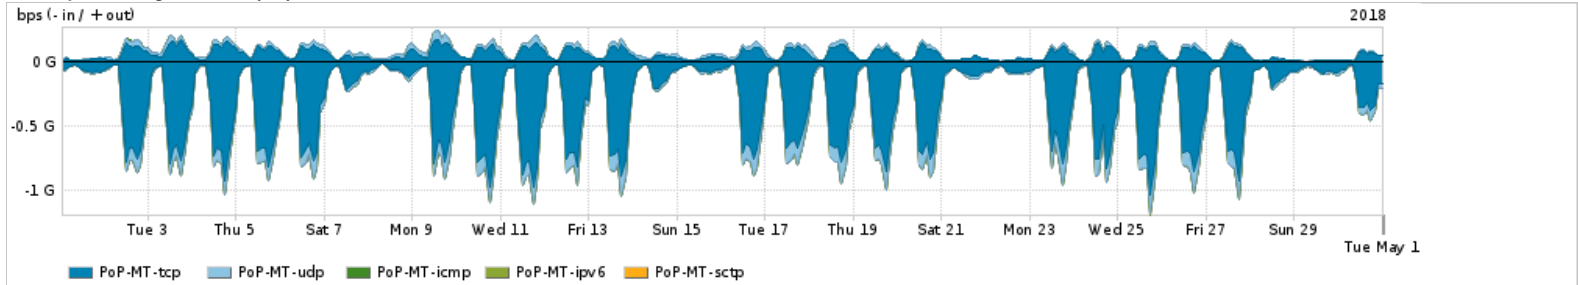

PROFILE	APPLICATION	IN	OUT	TOTAL
☒	PoP-MT	quit	41.82 Mbps	7.11 Mbps	48.92 Mbps
☒	PoP-MT	other TCP	7.54 Mbps	9.21 Mbps	16.75 Mbps
☒	PoP-MT	other UDP	5.03 Mbps	10.62 Mbps	15.65 Mbps
☐	PoP-MT	ssh	712.93 Kbps	368.24 Kbps	1.08 Mbps
☐	PoP-MT	macromedia-fcs	87.62 Kbps	466.10 Kbps	553.71 Kbps
☐	PoP-MT	dns	341.12 Kbps	123.45 Kbps	464.57 Kbps
☐	PoP-MT	xmpp	262.16 Kbps	173.53 Kbps	435.69 Kbps
☐	PoP-MT	smtp	157.30 Kbps	167.90 Kbps	325.21 Kbps

Distribuição do tráfego do PoP-MT por protocolo

Average | Max | PCT95

	PROFILE	PROTOCOL	IN	OUT	TOTAL
☒	PoP-MT	tcp	301.34 Mbps	56.78 Mbps	358.12 Mbps
☒	PoP-MT	udp	47.25 Mbps	17.94 Mbps	65.20 Mbps
☒	PoP-MT	icmp	27.55 Kbps	67.54 Kbps	95.09 Kbps
☒	PoP-MT	ipv6	54.00 bps	83.00 bps	137.00 bps
☒	PoP-MT	sctp	19.00 bps	0.00 bps	19.00 bps
☐	PoP-MT	gre	11.00 bps	4.00 bps	15.00 bps
☐	PoP-MT	ipv6-icmp	3.00 bps	0.00 bps	3.00 bps

For assistance with this product, please contact support at <https://support.arbornetworks.com>