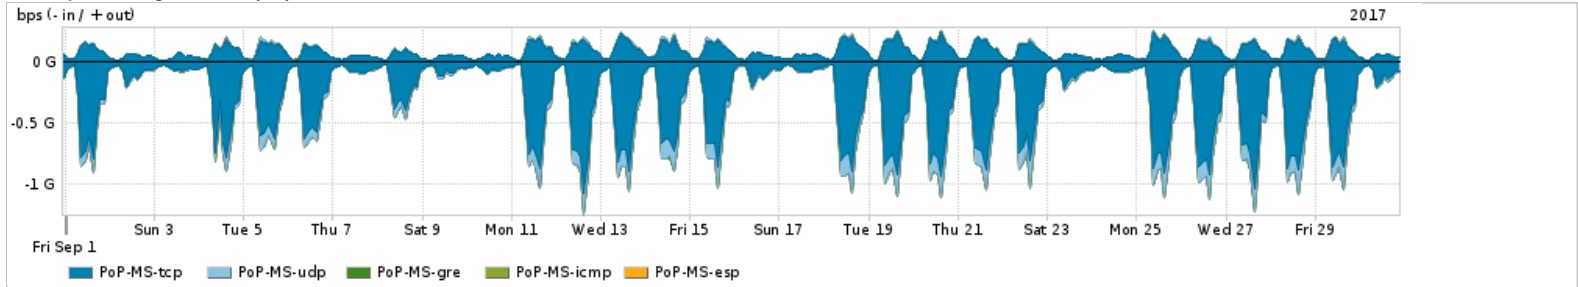

PROFILE	APPLICATION	IN	OUT	TOTAL
☒	PoP-MS	quit	45.42 Mbps	4.24 Mbps	49.66 Mbps
☒	PoP-MS	other TCP	8.15 Mbps	469.73 Kbps	8.62 Mbps
☒	PoP-MS	other UDP	1.74 Mbps	1.03 Mbps	2.77 Mbps
☐	PoP-MS	smtp	305.90 Kbps	389.77 Kbps	695.67 Kbps
☐	PoP-MS	ssh	151.66 Kbps	289.01 Kbps	440.67 Kbps
☐	PoP-MS	dns	287.44 Kbps	150.22 Kbps	437.66 Kbps
☐	PoP-MS	qq	66.78 Kbps	300.97 Kbps	367.75 Kbps
☐	PoP-MS	rsync	304.42 Kbps	3.87 Kbps	308.29 Kbps

Distribuição do tráfego do PoP-MS por protocolo

Average | Max | PCT95

	PROFILE	PROTOCOL	IN	OUT	TOTAL
☒	PoP-MS	tcp	291.35 Mbps	73.64 Mbps	364.99 Mbps
☒	PoP-MS	udp	47.54 Mbps	5.48 Mbps	53.02 Mbps
☒	PoP-MS	gre	76.81 Kbps	111.43 Kbps	188.24 Kbps
☒	PoP-MS	icmp	20.81 Kbps	38.44 Kbps	59.25 Kbps
☒	PoP-MS	esp	2.74 Kbps	2.91 Kbps	5.65 Kbps
☐	PoP-MS	ipv6-icmp	1.13 Kbps	1.15 Kbps	2.27 Kbps
☐	PoP-MS	ipv6	444.00 bps	880.00 bps	1.32 Kbps

For assistance with this product, please contact support at <https://support.arbornetworks.com>