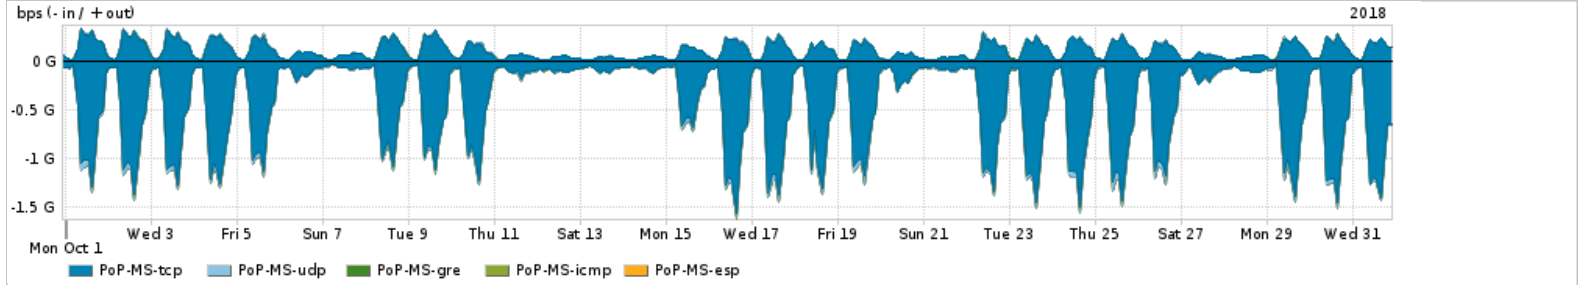

PROFILE	APPLICATION	IN	OUT	TOTAL
☒	PoP-MS	quit	16.55 Mbps	1.75 Mbps	18.30 Mbps
☒	PoP-MS	other TCP	8.69 Mbps	1.11 Mbps	9.79 Mbps
☒	PoP-MS	other UDP	4.19 Mbps	2.82 Mbps	7.01 Mbps
☐	PoP-MS	macromedia-fcs	248.14 Kbps	1.17 Mbps	1.42 Mbps
☐	PoP-MS	smtp	607.81 Kbps	506.07 Kbps	1.11 Mbps
☐	PoP-MS	dns	344.99 Kbps	447.90 Kbps	792.89 Kbps
☐	PoP-MS	ssh	390.12 Kbps	375.98 Kbps	766.10 Kbps
☐	PoP-MS	xmpp	298.61 Kbps	303.23 Kbps	601.84 Kbps

Distribuição do tráfego do PoP-MS por protocolo

Average | Max | PCT95

	PROFILE	PROTOCOL	IN	OUT	TOTAL
☒	PoP-MS	tcp	441.57 Mbps	104.44 Mbps	546.01 Mbps
☒	PoP-MS	udp	21.32 Mbps	5.24 Mbps	26.55 Mbps
☒	PoP-MS	gre	35.53 Kbps	229.12 Kbps	264.66 Kbps
☒	PoP-MS	icmp	27.63 Kbps	43.93 Kbps	71.56 Kbps
☒	PoP-MS	esp	3.78 Kbps	3.92 Kbps	7.71 Kbps
☐	PoP-MS	ipv6-icmp	395.00 bps	942.00 bps	1.34 Kbps
☐	PoP-MS	ipv6	346.00 bps	189.00 bps	535.00 bps
☐	PoP-MS	sctp	5.00 bps	0.00 bps	5.00 bps

For assistance with this product, please contact support at <https://support.arbornetworks.com>