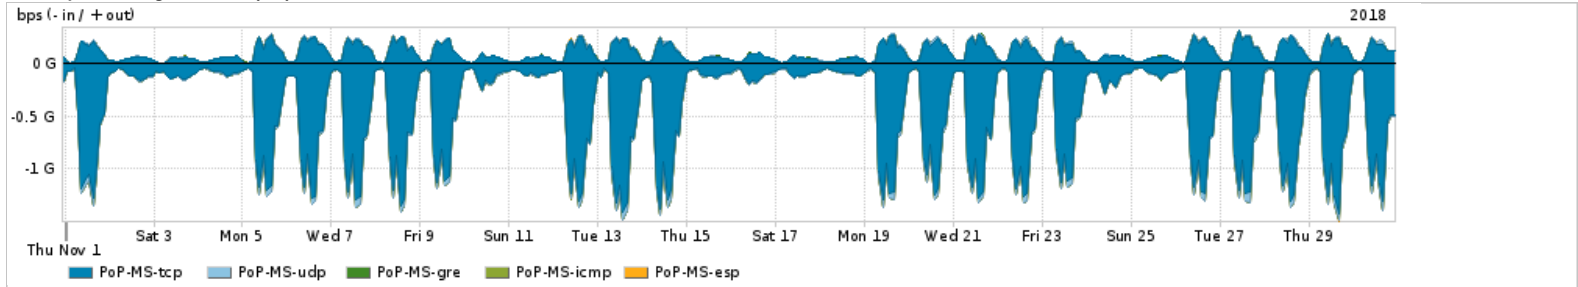

PROFILE	APPLICATION	IN	OUT	TOTAL
☒	PoP-MS	quit	18.48 Mbps	2.86 Mbps	21.34 Mbps
☒	PoP-MS	other TCP	9.62 Mbps	1.02 Mbps	10.64 Mbps
☒	PoP-MS	other UDP	4.77 Mbps	1.89 Mbps	6.66 Mbps
☐	PoP-MS	ssh	1.59 Mbps	790.86 Kbps	2.38 Mbps
☐	PoP-MS	smtp	367.82 Kbps	377.78 Kbps	745.60 Kbps
☐	PoP-MS	xmpp	322.22 Kbps	307.18 Kbps	629.41 Kbps
☐	PoP-MS	qq	133.35 Kbps	457.78 Kbps	591.13 Kbps
☐	PoP-MS	macromedia-fcs	166.81 Kbps	358.61 Kbps	525.42 Kbps

Distribuição do tráfego do PoP-MS por protocolo

Average | Max | PCT95

	PROFILE	PROTOCOL	IN	OUT	TOTAL
☒	PoP-MS	tcp	426.66 Mbps	102.54 Mbps	529.21 Mbps
☒	PoP-MS	udp	23.78 Mbps	5.09 Mbps	28.86 Mbps
☒	PoP-MS	gre	34.28 Kbps	317.00 Kbps	351.29 Kbps
☒	PoP-MS	icmp	36.71 Kbps	43.46 Kbps	80.16 Kbps
☒	PoP-MS	esp	22.85 Kbps	31.92 Kbps	54.77 Kbps
☐	PoP-MS	ipv6	1.23 Kbps	575.00 bps	1.80 Kbps
☐	PoP-MS	ipv6-icmp	409.00 bps	486.00 bps	895.00 bps
☐	PoP-MS	232	0.00 bps	0.00 bps	0.00 bps
☐	PoP-MS	222	0.00 bps	0.00 bps	0.00 bps

For assistance with this product, please contact support at <https://support.arbornetworks.com>