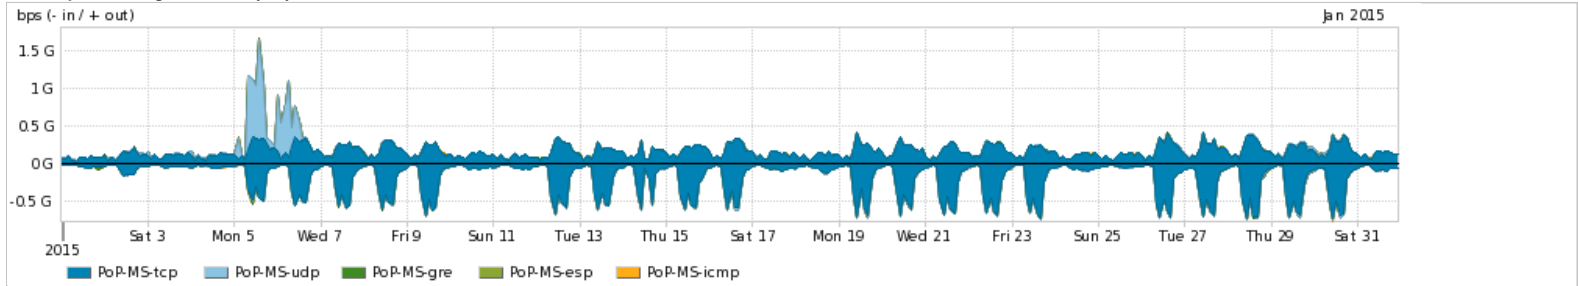

PROFILE	APPLICATION	IN	OUT	TOTAL
☐	PoP-MS	dns	231.21 Kbps	983.71 Kbps
☐	PoP-MS	macromedia-fcs	1.08 Mbps	30.48 Kbps
☐	PoP-MS	ssh	147.99 Kbps	833.25 Kbps
☐	PoP-MS	smtp	418.77 Kbps	410.01 Kbps
☐	PoP-MS	zephyr	670.00 bps	641.81 Kbps

Distribuição do tráfego do PoP-MS por protocolo

Average | Max | PCT95

PROFILE	PROTOCOL	IN	OUT	TOTAL
☒	PoP-MS	tcp	195.54 Mbps	158.18 Mbps
☒	PoP-MS	udp	5.45 Mbps	27.76 Mbps
☒	PoP-MS	gre	613.47 Kbps	380.36 Kbps
☒	PoP-MS	esp	149.55 Kbps	537.52 Kbps
☒	PoP-MS	icmp	134.25 Kbps	193.00 Kbps
☐	PoP-MS	ipv6	691.00 bps	446.00 bps
☐	PoP-MS	igmp	1.00 bps	0.00 bps
☐	PoP-MS	63	0.00 bps	0.00 bps

For assistance with this product, please contact support@arbornetworks.com.