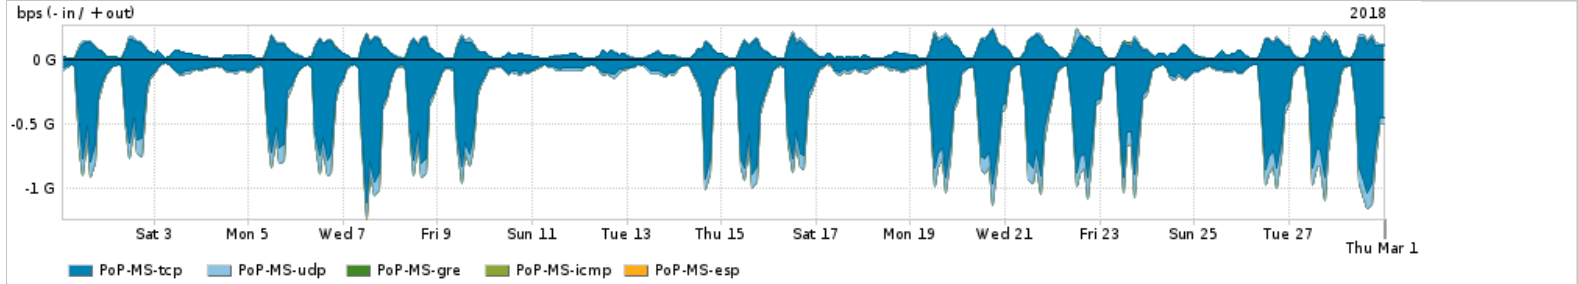

PROFILE	APPLICATION	IN	OUT	TOTAL
☒	PoP-MS	other UDP	2.57 Mbps	1.01 Mbps	3.58 Mbps
☐	PoP-MS	smtp	432.25 Kbps	413.10 Kbps	845.35 Kbps
☐	PoP-MS	dns	312.79 Kbps	158.03 Kbps	470.82 Kbps
☐	PoP-MS	qq	46.36 Kbps	280.30 Kbps	326.66 Kbps
☐	PoP-MS	ssh	109.76 Kbps	131.79 Kbps	241.54 Kbps
☐	PoP-MS	rsync	199.31 Kbps	1.79 Kbps	201.10 Kbps

Distribuição do tráfego do PoP-MS por protocolo

Average | Max | PCT95

	PROFILE	PROTOCOL	IN	OUT	TOTAL
☒	PoP-MS	tcp	267.61 Mbps	66.26 Mbps	333.86 Mbps
☒	PoP-MS	udp	42.05 Mbps	5.88 Mbps	47.93 Mbps
☒	PoP-MS	gre	19.38 Kbps	101.77 Kbps	121.14 Kbps
☒	PoP-MS	icmp	17.69 Kbps	40.79 Kbps	58.47 Kbps
☒	PoP-MS	esp	5.71 Kbps	5.10 Kbps	10.81 Kbps
☐	PoP-MS	ipv6-icmp	297.00 bps	658.00 bps	955.00 bps
☐	PoP-MS	ipv6	423.00 bps	440.00 bps	863.00 bps
☐	PoP-MS	ipv6-nonxt	1.00 bps	0.00 bps	1.00 bps
☐	PoP-MS	sctp	0.00 bps	0.00 bps	0.00 bps

For assistance with this product, please contact support at <https://support.arbornetworks.com>