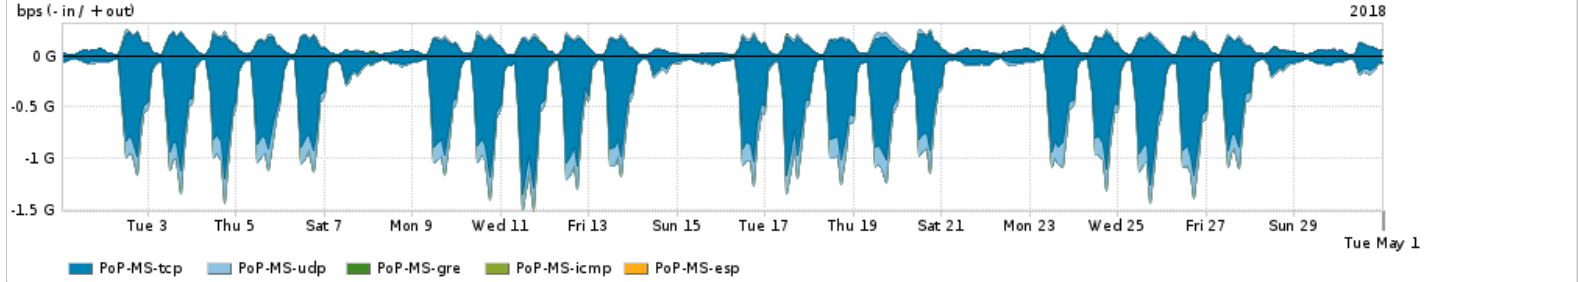

PROFILE	APPLICATION	IN	OUT	TOTAL
☒	PoP-MS	other UDP	3.75 Mbps	1.21 Mbps	4.96 Mbps
☐	PoP-MS	smtp	307.70 Kbps	428.72 Kbps	736.42 Kbps
☐	PoP-MS	dns	419.09 Kbps	175.20 Kbps	594.29 Kbps
☐	PoP-MS	qq	84.48 Kbps	355.94 Kbps	440.42 Kbps
☐	PoP-MS	xmpp	154.44 Kbps	152.49 Kbps	306.93 Kbps
☐	PoP-MS	rsync	289.64 Kbps	2.41 Kbps	292.05 Kbps

Distribuição do tráfego do PoP-MS por protocolo

Average | Max | PCT95

	PROFILE	PROTOCOL	IN	OUT	TOTAL
☒	PoP-MS	tcp	352.95 Mbps	77.47 Mbps	430.42 Mbps
☒	PoP-MS	udp	66.99 Mbps	9.76 Mbps	76.75 Mbps
☒	PoP-MS	gre	41.49 Kbps	236.64 Kbps	278.14 Kbps
☒	PoP-MS	icmp	20.00 Kbps	49.60 Kbps	69.60 Kbps
☒	PoP-MS	esp	4.53 Kbps	5.25 Kbps	9.78 Kbps
☐	PoP-MS	ipv6-icmp	259.00 bps	360.00 bps	619.00 bps
☐	PoP-MS	ipv6	310.00 bps	222.00 bps	532.00 bps
☐	PoP-MS	sctp	56.00 bps	0.00 bps	56.00 bps
☐	PoP-MS	ipv6-nonxt	0.00 bps	0.00 bps	0.00 bps

For assistance with this product, please contact support at <https://support.arbornetworks.com>