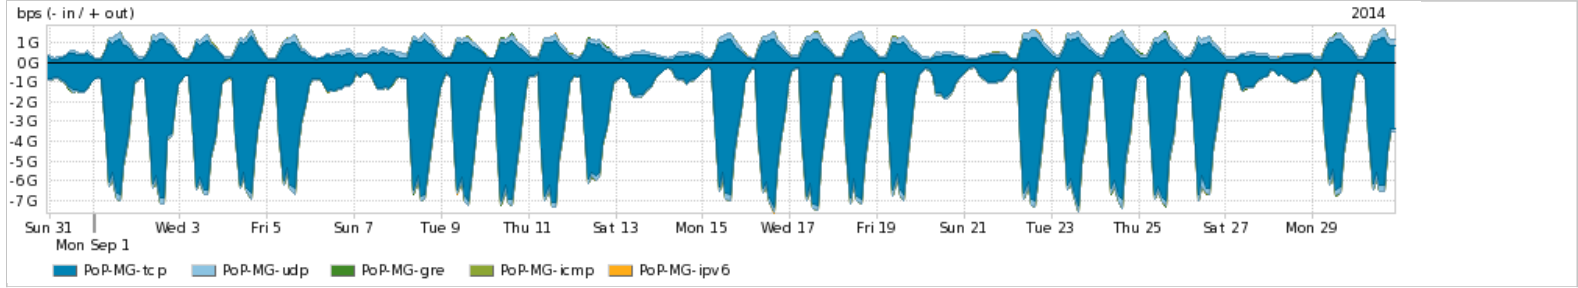

PROFILE	APPLICATION	IN	OUT	TOTAL
☒	PoP-MG	ntp	338.79 Kbps	26.98 Mbps	27.32 Mbps
☐	PoP-MG	macromedia-fcs	18.40 Mbps	1.66 Mbps	20.06 Mbps
☐	PoP-MG	smtp	8.98 Mbps	8.20 Mbps	17.17 Mbps
☐	PoP-MG	ssh	7.78 Mbps	8.16 Mbps	15.94 Mbps
☐	PoP-MG	rdp	1.55 Mbps	10.37 Mbps	11.92 Mbps

Distribuição do tráfego do PoP-MG por protocolo

Average | Max | PCT95

	PROFILE	PROTOCOL	IN	OUT	TOTAL
☒	PoP-MG	tcp	2.78 Gbps	537.94 Mbps	3.32 Gbps
☒	PoP-MG	udp	130.56 Mbps	188.13 Mbps	318.69 Mbps
☒	PoP-MG	gre	4.33 Mbps	1.87 Mbps	6.21 Mbps
☒	PoP-MG	icmp	1.26 Mbps	1.93 Mbps	3.19 Mbps
☒	PoP-MG	ipv6	910.30 Kbps	595.79 Kbps	1.51 Mbps
☐	PoP-MG	esp	301.84 Kbps	346.92 Kbps	648.76 Kbps
☐	PoP-MG	ipv6-frag	3.42 Kbps	0.00 bps	3.42 Kbps
☐	PoP-MG	ipv6-icmp	782.00 bps	124.00 bps	906.00 bps
☐	PoP-MG	ah	55.00 bps	0.00 bps	55.00 bps
☐	PoP-MG	rsvp	10.00 bps	16.00 bps	26.00 bps

For assistance with this product, please contact support@arbornetworks.com.