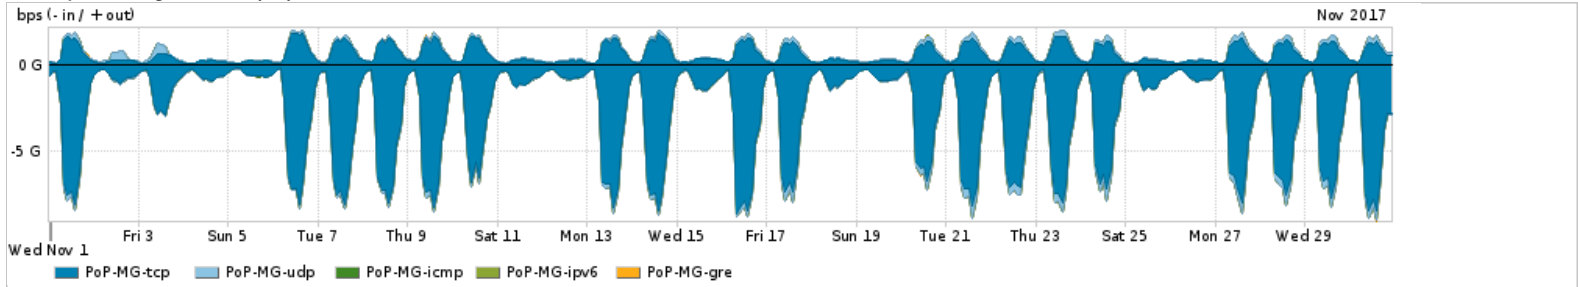

PROFILE	APPLICATION	IN	OUT	TOTAL
☒	PoP-MG	other UDP	69.35 Mbps	89.74 Mbps	159.09 Mbps
☒	PoP-MG	quit	69.17 Mbps	27.86 Mbps	97.02 Mbps
☒	PoP-MG	other TCP	45.32 Mbps	31.53 Mbps	76.85 Mbps
☐	PoP-MG	pop	398.36 Kbps	23.05 Mbps	23.45 Mbps
☐	PoP-MG	smtp	5.96 Mbps	5.66 Mbps	11.62 Mbps
☐	PoP-MG	ssh	6.12 Mbps	3.98 Mbps	10.10 Mbps
☐	PoP-MG	dns	3.58 Mbps	1.55 Mbps	5.13 Mbps
☐	PoP-MG	qq	651.14 Kbps	2.44 Mbps	3.09 Mbps

Distribuição do tráfego do PoP-MG por protocolo

Average | Max | PCT95

	PROFILE	PROTOCOL	IN	OUT	TOTAL
☒	PoP-MG	tcp	2.77 Gbps	612.00 Mbps	3.38 Gbps
☒	PoP-MG	udp	143.47 Mbps	121.05 Mbps	264.51 Mbps
☒	PoP-MG	icmp	372.94 Kbps	715.89 Kbps	1.09 Mbps
☒	PoP-MG	ipv6	581.28 Kbps	325.74 Kbps	907.02 Kbps
☒	PoP-MG	gre	188.86 Kbps	629.40 Kbps	818.26 Kbps
☐	PoP-MG	esp	116.66 Kbps	62.40 Kbps	179.06 Kbps
☐	PoP-MG	ipv6-icmp	29.25 Kbps	34.05 Kbps	63.30 Kbps
☐	PoP-MG	sctp	110.00 bps	0.00 bps	110.00 bps
☐	PoP-MG	gpp	0.00 bps	0.00 bps	0.00 bps
☐	PoP-MG	ipv6-nonxt	0.00 bps	0.00 bps	0.00 bps

For assistance with this product, please contact support at <https://support.arbornetworks.com>