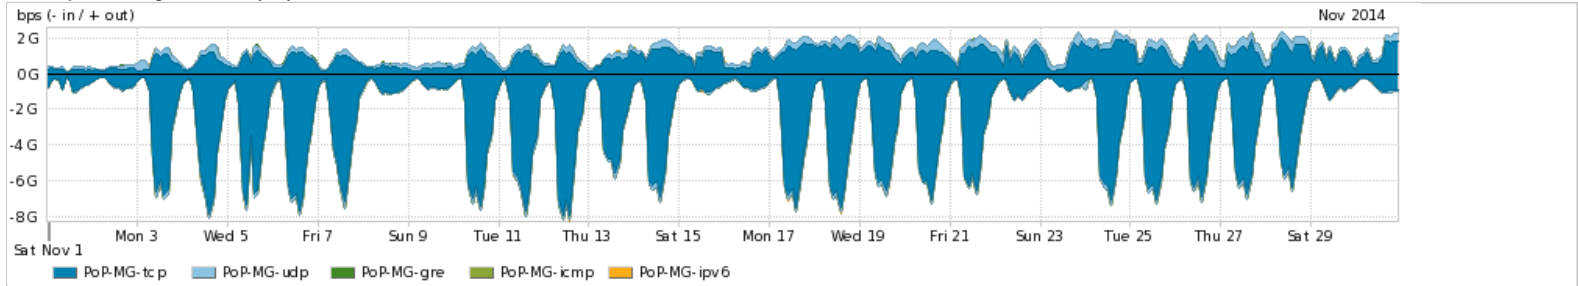

PROFILE	APPLICATION	IN	OUT	TOTAL
☐	PoP-MG	dns	4.66 Mbps	26.31 Mbps
☐	PoP-MG	macromedia-fcs	16.08 Mbps	1.83 Mbps
☐	PoP-MG	ssh	8.80 Mbps	8.81 Mbps
☐	PoP-MG	smtp	8.08 Mbps	7.70 Mbps
☐	PoP-MG	qq	4.13 Mbps	3.06 Mbps

Distribuição do tráfego do PoP-MG por protocolo

Average | Max | PCT95

PROFILE	PROTOCOL	IN	OUT	TOTAL
☒	PoP-MG	tcp	2.50 Gbps	894.79 Mbps
☒	PoP-MG	udp	132.41 Mbps	285.43 Mbps
☒	PoP-MG	gre	2.78 Mbps	1.77 Mbps
☒	PoP-MG	icmp	724.48 Kbps	1.37 Mbps
☒	PoP-MG	ipv6	1.33 Mbps	391.02 Kbps
☐	PoP-MG	esp	156.67 Kbps	143.34 Kbps
☐	PoP-MG	rsvp	6.00 bps	0.00 bps
☐	PoP-MG	160	3.00 bps	0.00 bps
☐	PoP-MG	ip	0.00 bps	0.00 bps
☐	PoP-MG	255	0.00 bps	0.00 bps

For assistance with this product, please contact support@arbornetworks.com.