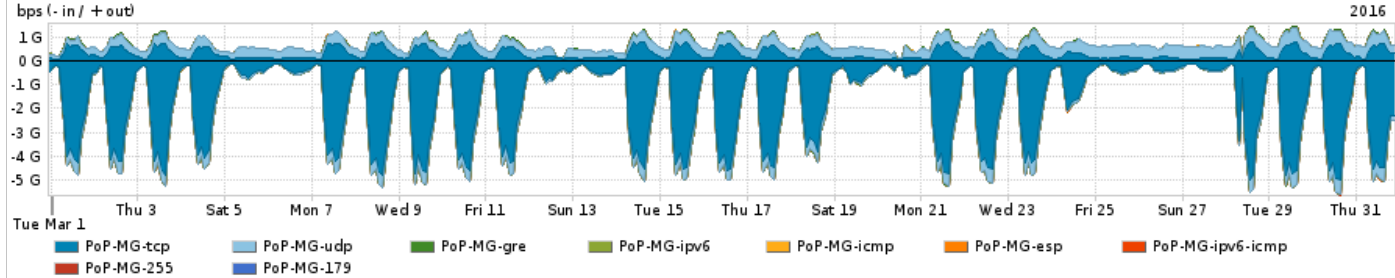

PROFILE	APPLICATION	IN	OUT	TOTAL	
☐	PoP-MG	ntp	1.16 Mbps	292.49 Mbps	293.65 Mbps
☐	PoP-MG	other UDP	173.85 Mbps	107.45 Mbps	281.30 Mbps
☐	PoP-MG	other TCP	35.77 Mbps	22.39 Mbps	58.16 Mbps
☐	PoP-MG	macromedia-fcs	7.47 Mbps	937.27 Kbps	8.41 Mbps
☐	PoP-MG	smtp	4.40 Mbps	3.70 Mbps	8.10 Mbps
☐	PoP-MG	rdp	4.95 Mbps	1.73 Mbps	6.68 Mbps
☐	PoP-MG	ssh	2.76 Mbps	3.08 Mbps	5.84 Mbps
☐	PoP-MG	dns	3.71 Mbps	2.01 Mbps	5.71 Mbps

Distribuição do tráfego do PoP-MG por protocolo

Average | Max | PCT95

PROFILE	PROTOCOL	IN	OUT	TOTAL	
☐	PoP-MG	tcp	1.67 Gbps	287.99 Mbps	1.96 Gbps
☐	PoP-MG	udp	178.59 Mbps	401.54 Mbps	580.13 Mbps
☐	PoP-MG	gre	3.67 Mbps	14.36 Mbps	18.04 Mbps
☐	PoP-MG	ipv6	725.56 Kbps	492.33 Kbps	1.22 Mbps
☐	PoP-MG	icmp	366.58 Kbps	520.86 Kbps	887.45 Kbps
☐	PoP-MG	esp	853.76 Kbps	32.58 Kbps	886.34 Kbps
☐	PoP-MG	ipv6-icmp	2.83 Kbps	4.08 Kbps	6.92 Kbps
☐	PoP-MG	179	0.00 bps	0.00 bps	0.00 bps
☐	PoP-MG	255	0.00 bps	0.00 bps	0.00 bps

For assistance with this product, please contact support@arbornetworks.com.