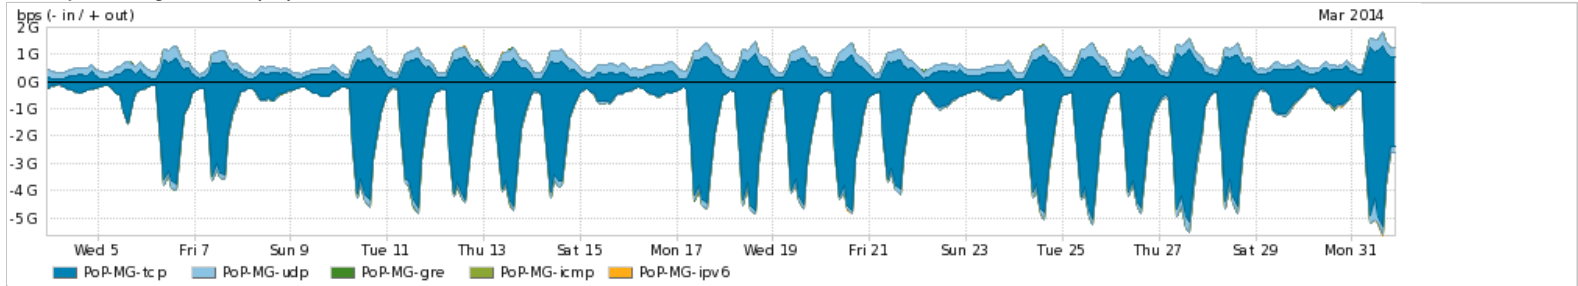

PROFILE	APPLICATION	IN	OUT	TOTAL
☐	PoP-MG	dns	4.27 Mbps	12.89 Mbps
☐	PoP-MG	smtp	7.62 Mbps	6.82 Mbps
☐	PoP-MG	pop	552.60 Kbps	13.38 Mbps
☐	PoP-MG	macromedia-fcs	12.67 Mbps	792.93 Kbps
☐	PoP-MG	ssh	6.46 Mbps	6.68 Mbps

Distribuição do tráfego do PoP-MG por protocolo

Average | Max | PCT95

PROFILE	PROTOCOL	IN	OUT	TOTAL
☒	PoP-MG	tcp	1.56 Gbps	440.52 Mbps
☒	PoP-MG	udp	83.66 Mbps	281.20 Mbps
☒	PoP-MG	gre	1.94 Mbps	1.68 Mbps
☒	PoP-MG	icmp	737.19 Kbps	724.46 Kbps
☒	PoP-MG	ipv6	570.97 Kbps	289.47 Kbps
☐	PoP-MG	esp	78.25 Kbps	29.39 Kbps
☐	PoP-MG	ah	64.00 bps	0.00 bps
☐	PoP-MG	rsvp	3.00 bps	6.00 bps
☐	PoP-MG	222	1.00 bps	0.00 bps
☐	PoP-MG	ipv6-icmp	0.00 bps	0.00 bps

For assistance with this product, please contact support@arbornetworks.com.