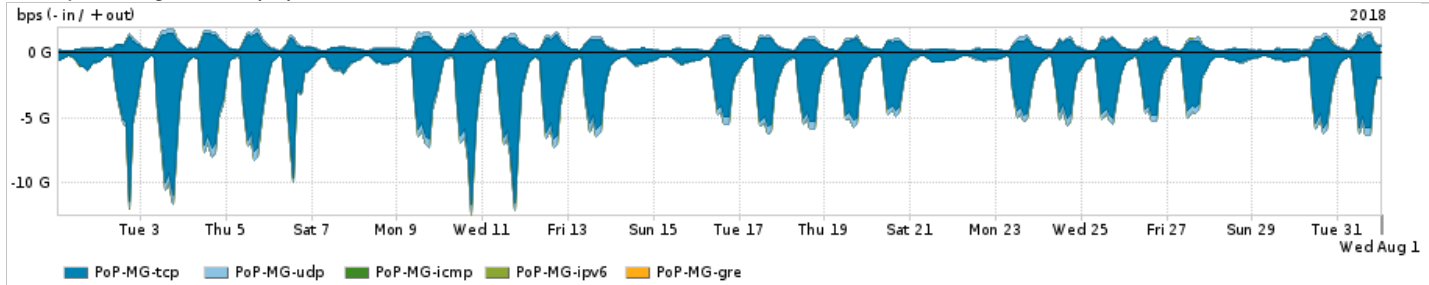

PROFILE	APPLICATION	IN	OUT	TOTAL
☒	PoP-MG	quit	138.20 Mbps	49.58 Mbps	187.79 Mbps
☒	PoP-MG	other UDP	56.44 Mbps	51.69 Mbps	108.13 Mbps
☒	PoP-MG	other TCP	65.17 Mbps	18.77 Mbps	83.95 Mbps
☐	PoP-MG	ssh	5.87 Mbps	4.24 Mbps	10.11 Mbps
☐	PoP-MG	smtp	4.23 Mbps	4.62 Mbps	8.85 Mbps
☐	PoP-MG	dns	2.81 Mbps	3.14 Mbps	5.96 Mbps
☐	PoP-MG	bittorrent	1.28 Mbps	2.78 Mbps	4.06 Mbps
☐	PoP-MG	stun	1.37 Mbps	1.48 Mbps	2.84 Mbps

Distribuição do tráfego do PoP-MG por protocolo

Average | Max | PCT95

	PROFILE	PROTOCOL	IN	OUT	TOTAL
☒	PoP-MG	tcp	2.23 Gbps	453.97 Mbps	2.69 Gbps
☒	PoP-MG	udp	199.77 Mbps	106.29 Mbps	306.06 Mbps
☒	PoP-MG	icmp	384.46 Kbps	712.03 Kbps	1.10 Mbps
☒	PoP-MG	ipv6	454.62 Kbps	274.68 Kbps	729.30 Kbps
☒	PoP-MG	gre	55.86 Kbps	210.86 Kbps	266.72 Kbps
☐	PoP-MG	esp	133.40 Kbps	22.31 Kbps	155.71 Kbps
☐	PoP-MG	ipv6-icmp	28.71 Kbps	29.47 Kbps	58.18 Kbps
☐	PoP-MG	sctp	246.00 bps	0.00 bps	246.00 bps
☐	PoP-MG	255	155.00 bps	0.00 bps	155.00 bps
☐	PoP-MG	ipv6-nonxt	0.00 bps	0.00 bps	0.00 bps

For assistance with this product, please contact support at <https://support.arbornetworks.com>