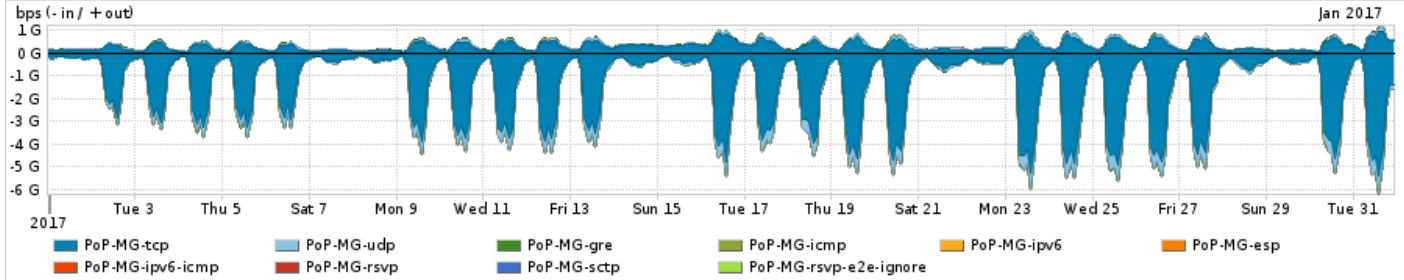

PROFILE	APPLICATION	IN	OUT	TOTAL
☐	PoP-MG	quit	159.42 Mbps	171.33 Mbps
☐	PoP-MG	other UDP	37.79 Mbps	86.70 Mbps
☐	PoP-MG	other TCP	25.74 Mbps	49.51 Mbps
☐	PoP-MG	ssh	4.11 Mbps	6.65 Mbps
☐	PoP-MG	smtp	3.57 Mbps	6.34 Mbps
☐	PoP-MG	dns	2.84 Mbps	4.72 Mbps
☐	PoP-MG	macromedia-fcs	3.79 Mbps	4.04 Mbps
☐	PoP-MG	qq	1.40 Mbps	3.27 Mbps

Distribuição do tráfego do PoP-MG por protocolo

Average | Max | PCT95

PROFILE	PROTOCOL	IN	OUT	TOTAL
☐	PoP-MG	tcp	1.41 Gbps	1.68 Gbps
☐	PoP-MG	udp	200.67 Mbps	263.03 Mbps
☐	PoP-MG	gre	2.26 Mbps	12.85 Mbps
☐	PoP-MG	icmp	207.52 Kbps	813.72 Kbps
☐	PoP-MG	ipv6	171.08 Kbps	255.50 Kbps
☐	PoP-MG	esp	54.52 Kbps	70.76 Kbps
☐	PoP-MG	ipv6-icmp	4.34 Kbps	12.06 Kbps
☐	PoP-MG	rsvp-e2e-ignore	1.00 bps	1.00 bps
☐	PoP-MG	rsvp	1.00 bps	1.00 bps
☐	PoP-MG	sctp	1.00 bps	1.00 bps

For assistance with this product, please contact support@arbornetworks.com.