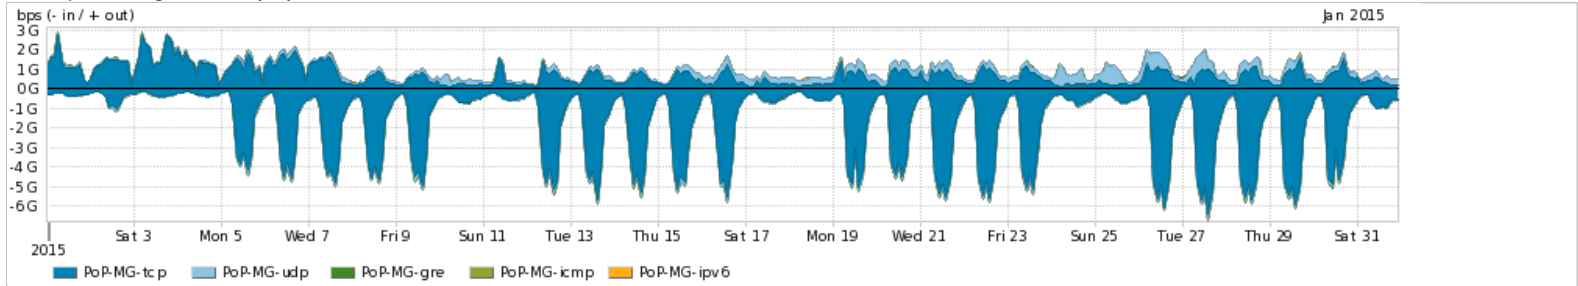

PROFILE	APPLICATION	IN	OUT	TOTAL	
☐	PoP-MG	ssh	13.36 Mbps	16.90 Mbps	30.25 Mbps
☐	PoP-MG	rdp	12.41 Mbps	8.05 Mbps	20.46 Mbps
☐	PoP-MG	dns	3.81 Mbps	7.06 Mbps	10.87 Mbps
☐	PoP-MG	macromedia-fcs	9.86 Mbps	881.32 Kbps	10.74 Mbps
☐	PoP-MG	smtp	5.80 Mbps	4.55 Mbps	10.35 Mbps

Distribuição do tráfego do PoP-MG por protocolo

Average | Max | PCT95

PROFILE	PROTOCOL	IN	OUT	TOTAL	
☒	PoP-MG	tcp	1.66 Gbps	684.52 Mbps	2.34 Gbps
☒	PoP-MG	udp	97.57 Mbps	266.40 Mbps	363.97 Mbps
☒	PoP-MG	gre	1.71 Mbps	1.38 Mbps	3.09 Mbps
☒	PoP-MG	icmp	545.13 Kbps	1.23 Mbps	1.77 Mbps
☒	PoP-MG	ipv6	710.24 Kbps	376.17 Kbps	1.09 Mbps
☐	PoP-MG	esp	180.44 Kbps	592.14 Kbps	772.58 Kbps
☐	PoP-MG	igmp	95.00 bps	0.00 bps	95.00 bps
☐	PoP-MG	255	27.00 bps	0.00 bps	27.00 bps
☐	PoP-MG	rsvp	5.00 bps	0.00 bps	5.00 bps
☐	PoP-MG	ip	4.00 bps	0.00 bps	4.00 bps

For assistance with this product, please contact support@arbornetworks.com.