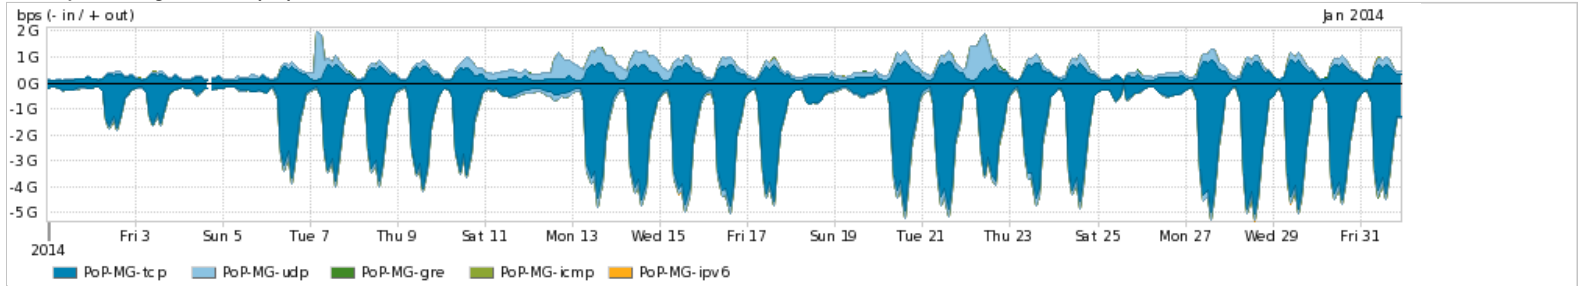

PROFILE	APPLICATION	IN	OUT	TOTAL
☐	PoP-MG	dns	4.49 Mbps	16.44 Mbps
☐	PoP-MG	macromedia-fcs	12.79 Mbps	685.29 Kbps
☐	PoP-MG	pop	421.15 Kbps	12.27 Mbps
☐	PoP-MG	smtp	5.86 Mbps	4.83 Mbps
☐	PoP-MG	ssh	3.37 Mbps	4.34 Mbps

Distribuição do tráfego do PoP-MG por protocolo

Average | Max | PCT95

PROFILE	PROTOCOL	IN	OUT	TOTAL
☒	PoP-MG	tcp	1.43 Gbps	323.91 Mbps
☒	PoP-MG	udp	99.08 Mbps	217.82 Mbps
☒	PoP-MG	gre	1.00 Mbps	1.27 Mbps
☒	PoP-MG	icmp	823.17 Kbps	826.40 Kbps
☒	PoP-MG	ipv6	478.28 Kbps	389.24 Kbps
☐	PoP-MG	esp	67.02 Kbps	26.43 Kbps
☐	PoP-MG	sctp	859.00 bps	0.00 bps
☐	PoP-MG	ah	64.00 bps	0.00 bps
☐	PoP-MG	ipv6-icmp	0.00 bps	4.00 bps
☐	PoP-MG	rsvp	1.00 bps	2.00 bps

For assistance with this product, please contact support@arbornetworks.com.