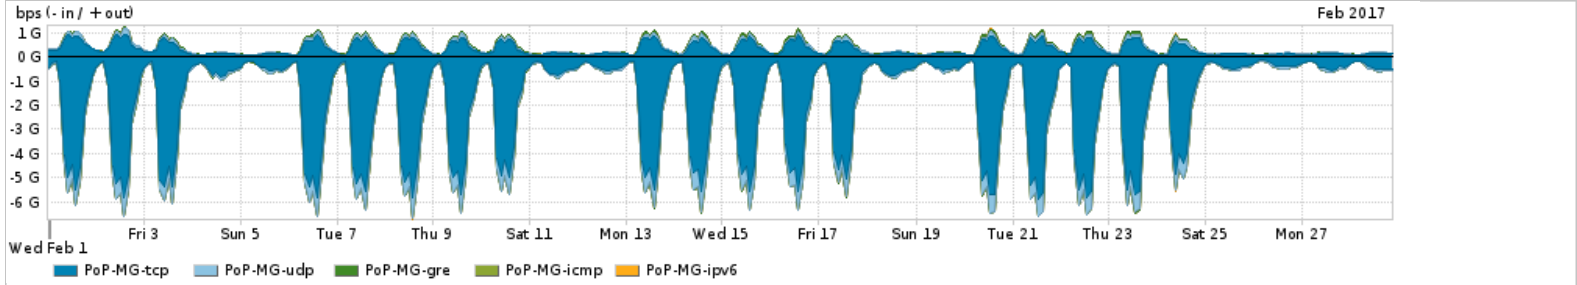

PROFILE	APPLICATION	IN	OUT	TOTAL
☒	PoP-MG	quit	182.54 Mbps	15.48 Mbps	198.01 Mbps
☒	PoP-MG	other UDP	46.20 Mbps	42.27 Mbps	88.47 Mbps
☒	PoP-MG	other TCP	30.81 Mbps	20.05 Mbps	50.85 Mbps
☐	PoP-MG	ssh	7.81 Mbps	5.23 Mbps	13.04 Mbps
☐	PoP-MG	smtp	4.08 Mbps	3.38 Mbps	7.46 Mbps
☐	PoP-MG	macromedia-fcs	4.67 Mbps	1.03 Mbps	5.70 Mbps
☐	PoP-MG	dns	3.10 Mbps	1.30 Mbps	4.40 Mbps
☐	PoP-MG	qq	1.82 Mbps	2.08 Mbps	3.90 Mbps

Distribuição do tráfego do PoP-MG por protocolo

Average | Max | PCT95

	PROFILE	PROTOCOL	IN	OUT	TOTAL
☒	PoP-MG	tcp	1.79 Gbps	310.83 Mbps	2.10 Gbps
☒	PoP-MG	udp	232.43 Mbps	60.58 Mbps	293.01 Mbps
☒	PoP-MG	gre	5.23 Mbps	32.58 Mbps	37.82 Mbps
☒	PoP-MG	icmp	310.79 Kbps	617.75 Kbps	928.54 Kbps
☒	PoP-MG	ipv6	251.14 Kbps	133.04 Kbps	384.18 Kbps
☐	PoP-MG	esp	67.66 Kbps	19.69 Kbps	87.34 Kbps
☐	PoP-MG	ipv6-icmp	6.80 Kbps	9.75 Kbps	16.56 Kbps
☐	PoP-MG	sctp	15.00 bps	0.00 bps	15.00 bps
☐	PoP-MG	253	10.00 bps	0.00 bps	10.00 bps
☐	PoP-MG	rsvp	1.00 bps	0.00 bps	1.00 bps

For assistance with this product, please contact support@arbornetworks.com.