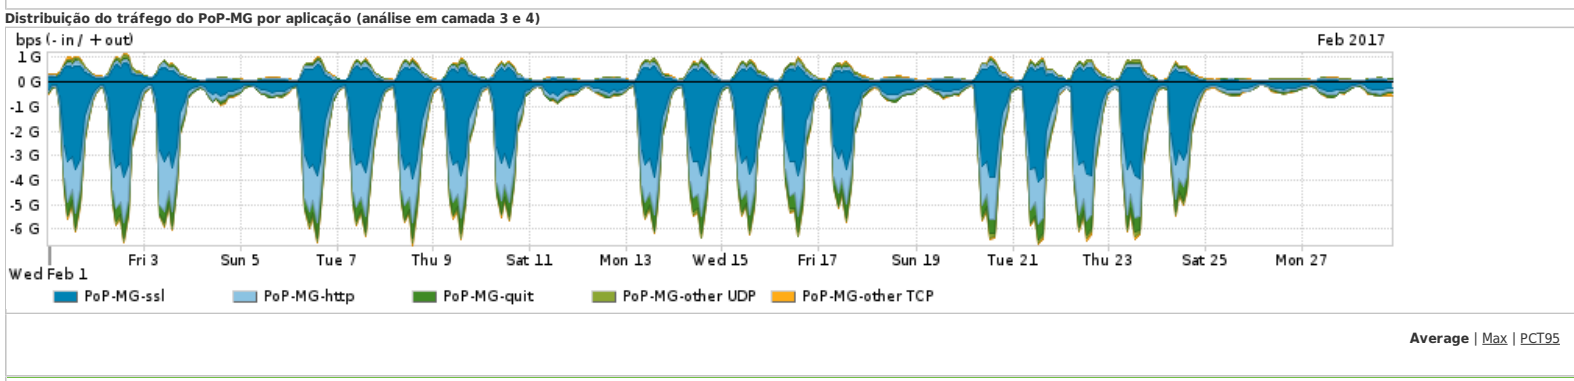

PROFILE	APPLICATION	IN	OUT	TOTAL	
☒	PoP-MG	ssl	1.19 Gbps	195.53 Mbps	1.38 Gbps
☒	PoP-MG	http	546.98 Mbps	78.10 Mbps	625.08 Mbps