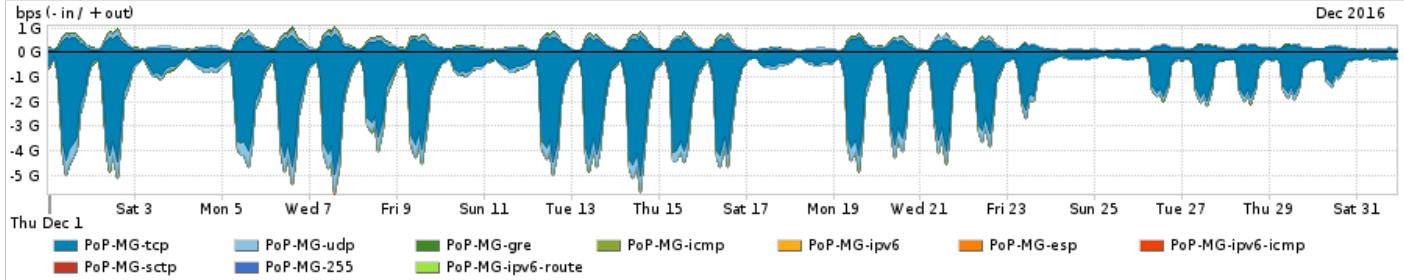

PROFILE	APPLICATION	IN	OUT	TOTAL
☐	PoP-MG	quit	137.99 Mbps	148.87 Mbps
☐	PoP-MG	other UDP	49.63 Mbps	103.54 Mbps
☐	PoP-MG	other TCP	27.75 Mbps	45.17 Mbps
☐	PoP-MG	ssh	5.17 Mbps	7.30 Mbps
☐	PoP-MG	smtp	4.17 Mbps	7.19 Mbps
☐	PoP-MG	macromedia-fcs	3.91 Mbps	4.27 Mbps
☐	PoP-MG	dns	2.68 Mbps	3.84 Mbps
☐	PoP-MG	telnet	2.50 Mbps	3.44 Mbps

Distribuição do tráfego do PoP-MG por protocolo

Average | Max | PCT95

PROFILE	PROTOCOL	IN	OUT	TOTAL
☐	PoP-MG	tcp	1.29 Gbps	1.52 Gbps
☐	PoP-MG	udp	190.99 Mbps	257.42 Mbps
☐	PoP-MG	gre	11.29 Mbps	37.40 Mbps
☐	PoP-MG	icmp	286.06 Kbps	925.95 Kbps
☐	PoP-MG	ipv6	131.05 Kbps	228.50 Kbps
☐	PoP-MG	esp	168.50 Kbps	214.32 Kbps
☐	PoP-MG	ipv6-icmp	6.93 Kbps	16.60 Kbps
☐	PoP-MG	sctp	95.00 bps	95.00 bps
☐	PoP-MG	ipv6-route	0.00 bps	0.00 bps
☐	PoP-MG	255	0.00 bps	0.00 bps

For assistance with this product, please contact support@arbornetworks.com.