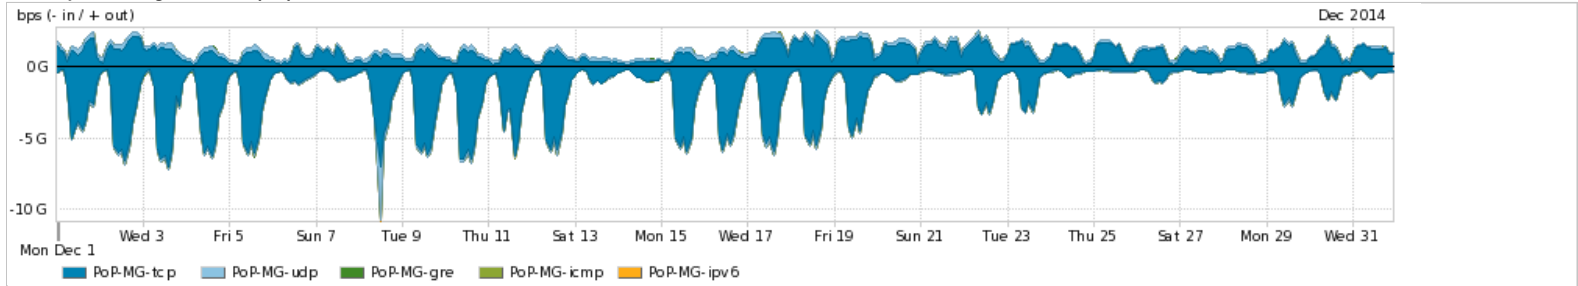

PROFILE	APPLICATION	IN	OUT	TOTAL	
☐	PoP-MG	ssh	29.75 Mbps	54.49 Mbps	84.25 Mbps
☐	PoP-MG	rdp	18.75 Mbps	3.26 Mbps	22.01 Mbps
☐	PoP-MG	smtp	6.56 Mbps	5.51 Mbps	12.06 Mbps
☐	PoP-MG	macromedia-fcs	10.04 Mbps	1.22 Mbps	11.26 Mbps
☐	PoP-MG	dns	3.37 Mbps	6.68 Mbps	10.04 Mbps

Distribuição do tráfego do PoP-MG por protocolo

Average | Max | PCT95

PROFILE	PROTOCOL	IN	OUT	TOTAL	
☒	PoP-MG	tcp	1.75 Gbps	960.15 Mbps	2.71 Gbps
☒	PoP-MG	udp	113.22 Mbps	243.10 Mbps	356.32 Mbps
☒	PoP-MG	gre	1.76 Mbps	1.32 Mbps	3.08 Mbps
☒	PoP-MG	icmp	669.82 Kbps	1.14 Mbps	1.81 Mbps
☒	PoP-MG	ipv6	791.96 Kbps	329.96 Kbps	1.12 Mbps
☐	PoP-MG	esp	198.69 Kbps	234.68 Kbps	433.38 Kbps
☐	PoP-MG	sctp	635.00 bps	0.00 bps	635.00 bps
☐	PoP-MG	rsvp	10.00 bps	0.00 bps	10.00 bps
☐	PoP-MG	trunk-2	2.00 bps	0.00 bps	2.00 bps
☐	PoP-MG	150	2.00 bps	0.00 bps	2.00 bps

For assistance with this product, please contact support@arbornetworks.com.