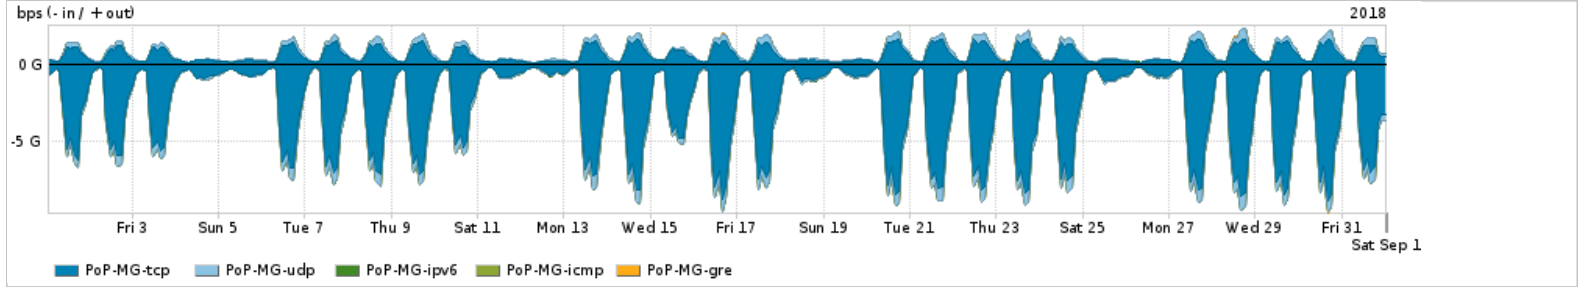

PROFILE	APPLICATION	IN	OUT	TOTAL
☒	PoP-MG	quit	201.83 Mbps	81.41 Mbps	283.24 Mbps
☒	PoP-MG	other UDP	73.79 Mbps	87.01 Mbps	160.79 Mbps
☒	PoP-MG	other TCP	59.56 Mbps	25.62 Mbps	85.19 Mbps
☐	PoP-MG	ssh	7.95 Mbps	11.53 Mbps	19.48 Mbps
☐	PoP-MG	smtp	4.63 Mbps	5.56 Mbps	10.19 Mbps
☐	PoP-MG	dns	3.88 Mbps	1.80 Mbps	5.67 Mbps
☐	PoP-MG	bittorrent	1.55 Mbps	3.85 Mbps	5.40 Mbps
☐	PoP-MG	stun	1.87 Mbps	1.98 Mbps	3.85 Mbps

Distribuição do tráfego do PoP-MG por protocolo

Average | Max | PCT95

	PROFILE	PROTOCOL	IN	OUT	TOTAL
☒	PoP-MG	tcp	2.85 Gbps	589.82 Mbps	3.44 Gbps
☒	PoP-MG	udp	282.36 Mbps	173.71 Mbps	456.07 Mbps
☒	PoP-MG	ipv6	884.38 Kbps	758.82 Kbps	1.64 Mbps
☒	PoP-MG	icmp	445.48 Kbps	824.01 Kbps	1.27 Mbps
☒	PoP-MG	gre	67.68 Kbps	331.36 Kbps	399.04 Kbps
☐	PoP-MG	esp	194.04 Kbps	27.04 Kbps	221.08 Kbps
☐	PoP-MG	ipv6-icmp	31.15 Kbps	35.35 Kbps	66.50 Kbps
☐	PoP-MG	255	90.00 bps	0.00 bps	90.00 bps
☐	PoP-MG	ipv6-nonxt	32.00 bps	0.00 bps	32.00 bps
☐	PoP-MG	sctp	1.00 bps	0.00 bps	1.00 bps

For assistance with this product, please contact support at <https://support.arbornetworks.com>