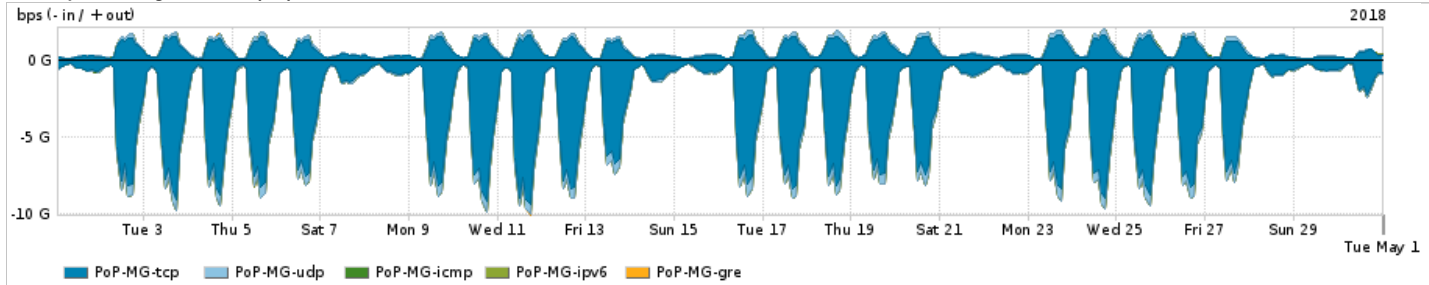

PROFILE	APPLICATION	IN	OUT	TOTAL
☒	PoP-MG	quit	169.50 Mbps	53.82 Mbps	223.33 Mbps
☒	PoP-MG	other UDP	65.04 Mbps	54.46 Mbps	119.50 Mbps
☒	PoP-MG	other TCP	46.12 Mbps	25.95 Mbps	72.07 Mbps
☐	PoP-MG	ssh	7.49 Mbps	4.52 Mbps	12.01 Mbps
☐	PoP-MG	smtp	4.76 Mbps	5.51 Mbps	10.28 Mbps
☐	PoP-MG	dns	4.18 Mbps	1.55 Mbps	5.72 Mbps
☐	PoP-MG	qq	867.61 Kbps	3.21 Mbps	4.08 Mbps
☐	PoP-MG	stun	1.37 Mbps	1.47 Mbps	2.83 Mbps

Distribuição do tráfego do PoP-MG por protocolo

Average | Max | PCT95

	PROFILE	PROTOCOL	IN	OUT	TOTAL
☒	PoP-MG	tcp	2.94 Gbps	606.66 Mbps	3.55 Gbps
☒	PoP-MG	udp	240.70 Mbps	111.52 Mbps	352.23 Mbps
☒	PoP-MG	icmp	508.88 Kbps	846.47 Kbps	1.36 Mbps
☒	PoP-MG	ipv6	624.38 Kbps	200.42 Kbps	824.80 Kbps
☒	PoP-MG	gre	133.03 Kbps	423.92 Kbps	556.94 Kbps
☐	PoP-MG	esp	196.70 Kbps	41.93 Kbps	238.63 Kbps
☐	PoP-MG	ipv6-icmp	29.09 Kbps	42.49 Kbps	71.58 Kbps
☐	PoP-MG	sctp	1.21 Kbps	0.00 bps	1.21 Kbps
☐	PoP-MG	ipv6-nonxt	35.00 bps	0.00 bps	35.00 bps
☐	PoP-MG	255	3.00 bps	0.00 bps	3.00 bps

For assistance with this product, please contact support at <https://support.arbornetworks.com>