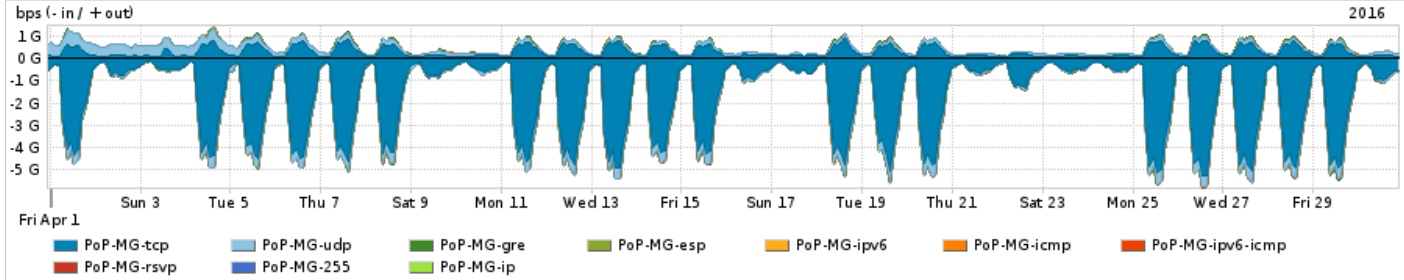

PROFILE	APPLICATION	IN	OUT	TOTAL	
☐	PoP-MG		other UDP	179.41 Mbps	92.90 Mbps	272.31 Mbps
☐	PoP-MG		ntp	976.24 Kbps	87.86 Mbps	88.84 Mbps
☐	PoP-MG		other TCP	40.19 Mbps	28.09 Mbps	68.28 Mbps
☐	PoP-MG		macromedia-fcs	7.77 Mbps	644.57 Kbps	8.42 Mbps
☐	PoP-MG		smtp	4.19 Mbps	4.20 Mbps	8.39 Mbps
☐	PoP-MG		ssh	3.18 Mbps	3.33 Mbps	6.50 Mbps
☐	PoP-MG		dns	4.64 Mbps	1.84 Mbps	6.48 Mbps
☐	PoP-MG		bittorrent	2.70 Mbps	1.21 Mbps	3.91 Mbps

Distribuição do tráfego do PoP-MG por protocolo

Average | Max | PCT95

	PROFILE	PROTOCOL	IN	OUT	TOTAL	
☐	PoP-MG		tcp	1.71 Gbps	291.47 Mbps	2.00 Gbps
☐	PoP-MG		udp	184.89 Mbps	182.79 Mbps	367.68 Mbps
☐	PoP-MG		gre	4.77 Mbps	15.27 Mbps	20.04 Mbps
☐	PoP-MG		esp	2.11 Mbps	31.96 Kbps	2.14 Mbps
☐	PoP-MG		ipv6	650.77 Kbps	352.61 Kbps	1.00 Mbps
☐	PoP-MG		icmp	346.39 Kbps	557.82 Kbps	904.21 Kbps
☐	PoP-MG		ipv6-icmp	4.14 Kbps	3.84 Kbps	7.97 Kbps
☐	PoP-MG		ip	0.00 bps	0.00 bps	0.00 bps
☐	PoP-MG		rsvp	0.00 bps	0.00 bps	0.00 bps
☐	PoP-MG		255	0.00 bps	0.00 bps	0.00 bps

For assistance with this product, please contact support@arbornetworks.com.