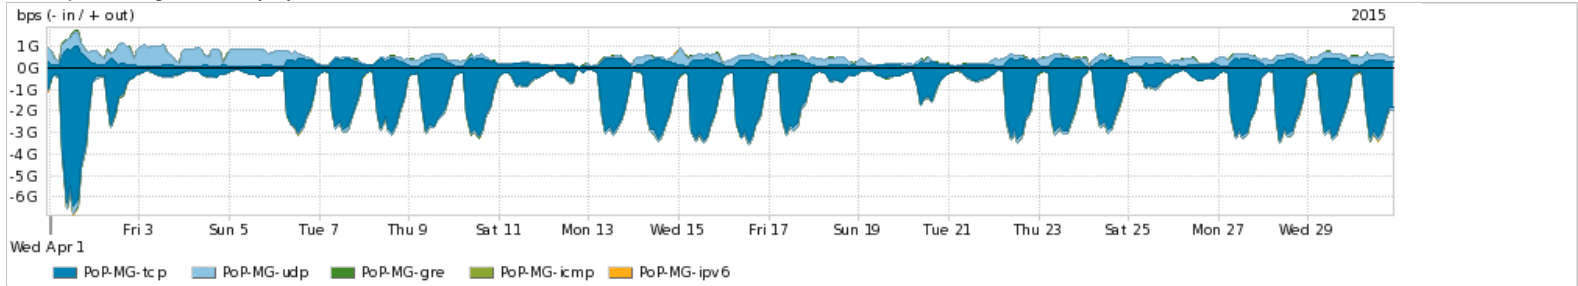

PROFILE	APPLICATION	IN	OUT	TOTAL	
☐	PoP-MG	other TCP	32.72 Mbps	22.69 Mbps	55.41 Mbps
☐	PoP-MG	ssh	6.07 Mbps	5.06 Mbps	11.13 Mbps
☐	PoP-MG	macromedia-fcs	6.35 Mbps	662.64 Kbps	7.01 Mbps
☐	PoP-MG	smtp	3.53 Mbps	2.94 Mbps	6.48 Mbps
☐	PoP-MG	bittorrent	1.22 Mbps	1.06 Mbps	2.27 Mbps

Distribuição do tráfego do PoP-MG por protocolo

Average | Max | PCT95

PROFILE	PROTOCOL	IN	OUT	TOTAL	
☒	PoP-MG	tcp	1.26 Gbps	214.63 Mbps	1.47 Gbps
☒	PoP-MG	udp	65.44 Mbps	271.02 Mbps	336.46 Mbps
☒	PoP-MG	gre	5.26 Mbps	9.86 Mbps	15.11 Mbps
☒	PoP-MG	icmp	537.46 Kbps	572.51 Kbps	1.11 Mbps
☒	PoP-MG	ipv6	558.88 Kbps	217.03 Kbps	775.91 Kbps
☐	PoP-MG	esp	158.90 Kbps	108.06 Kbps	266.97 Kbps
☐	PoP-MG	ipv6-icmp	874.00 bps	10.00 bps	884.00 bps
☐	PoP-MG	255	51.00 bps	0.00 bps	51.00 bps
☐	PoP-MG	rsvp	3.00 bps	0.00 bps	3.00 bps
☐	PoP-MG	ip	0.00 bps	0.00 bps	0.00 bps

For assistance with this product, please contact support@arbornetworks.com.