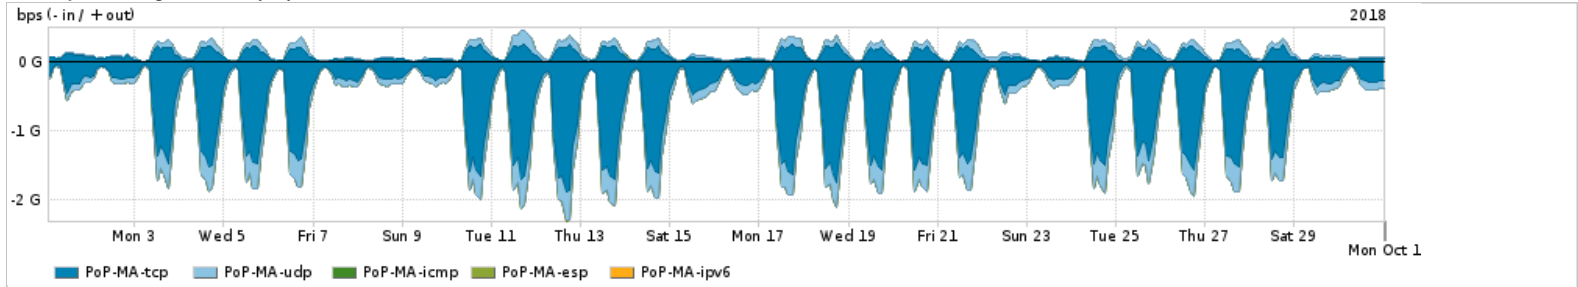

PROFILE	APPLICATION	IN	OUT	TOTAL
☒	PoP-MA	quit	114.70 Mbps	14.43 Mbps	129.13 Mbps
☒	PoP-MA	other UDP	34.58 Mbps	35.28 Mbps	69.86 Mbps
☒	PoP-MA	other TCP	18.54 Mbps	5.25 Mbps	23.79 Mbps
☐	PoP-MA	ssh	870.30 Kbps	247.80 Kbps	1.12 Mbps
☐	PoP-MA	xmpp	611.04 Kbps	351.70 Kbps	962.74 Kbps
☐	PoP-MA	bittorrent	594.26 Kbps	306.20 Kbps	900.46 Kbps
☐	PoP-MA	stun	437.77 Kbps	458.51 Kbps	896.28 Kbps
☐	PoP-MA	dns	423.91 Kbps	180.14 Kbps	604.04 Kbps

Distribuição do tráfego do PoP-MA por protocolo

Average | Max | PCT95

	PROFILE	PROTOCOL	IN	OUT	TOTAL
☒	PoP-MA	tcp	576.06 Mbps	95.69 Mbps	671.75 Mbps
☒	PoP-MA	udp	150.26 Mbps	50.46 Mbps	200.72 Mbps
☒	PoP-MA	icmp	83.32 Kbps	119.05 Kbps	202.36 Kbps
☒	PoP-MA	esp	20.43 Kbps	17.85 Kbps	38.28 Kbps
☒	PoP-MA	ipv6	1.56 Kbps	2.79 Kbps	4.35 Kbps
☐	PoP-MA	gre	1.42 Kbps	196.00 bps	1.61 Kbps
☐	PoP-MA	ipv6-icmp	82.00 bps	35.00 bps	117.00 bps
☐	PoP-MA	ipencap	1.00 bps	0.00 bps	1.00 bps

For assistance with this product, please contact support at <https://support.arbornetworks.com>