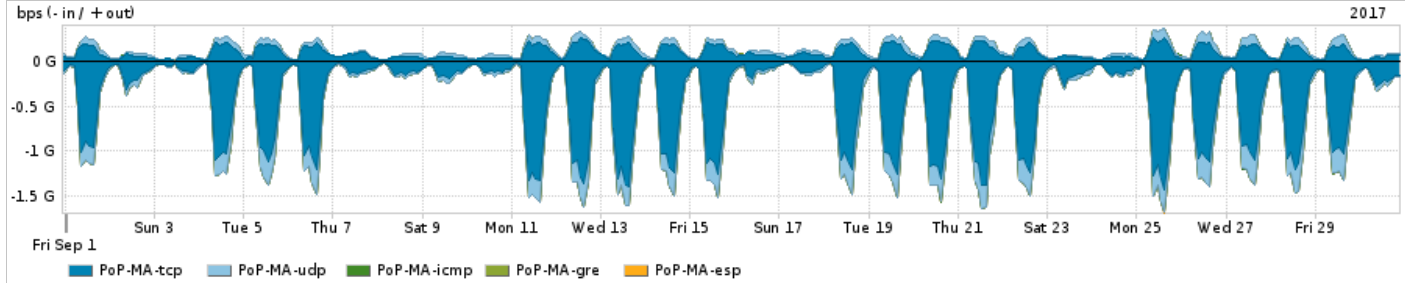

PROFILE	APPLICATION	IN	OUT	TOTAL
☒	PoP-MA	other UDP	28.40 Mbps	32.30 Mbps	60.70 Mbps
☒	PoP-MA	quit	55.36 Mbps	3.69 Mbps	59.05 Mbps
☒	PoP-MA	other TCP	18.41 Mbps	10.66 Mbps	29.07 Mbps
☐	PoP-MA	ssh	374.11 Kbps	5.49 Mbps	5.86 Mbps
☐	PoP-MA	bittorrent	483.72 Kbps	1.03 Mbps	1.52 Mbps
☐	PoP-MA	smtp	157.11 Kbps	514.01 Kbps	671.13 Kbps
☐	PoP-MA	dns	364.50 Kbps	134.63 Kbps	499.13 Kbps
☐	PoP-MA	xmpp	289.04 Kbps	200.57 Kbps	489.61 Kbps

Distribuição do tráfego do PoP-MA por protocolo

Average | Max | PCT95

	PROFILE	PROTOCOL	IN	OUT	TOTAL
☒	PoP-MA	tcp	406.15 Mbps	89.02 Mbps	495.17 Mbps
☒	PoP-MA	udp	84.33 Mbps	36.39 Mbps	120.72 Mbps
☒	PoP-MA	icmp	71.39 Kbps	54.76 Kbps	126.15 Kbps
☒	PoP-MA	gre	6.51 Kbps	55.99 Kbps	62.50 Kbps
☒	PoP-MA	esp	3.85 Kbps	9.58 Kbps	13.43 Kbps
☐	PoP-MA	ipv6-icmp	306.00 bps	243.00 bps	549.00 bps
☐	PoP-MA	ipv6	18.00 bps	204.00 bps	222.00 bps

For assistance with this product, please contact support at <https://support.arbornetworks.com>