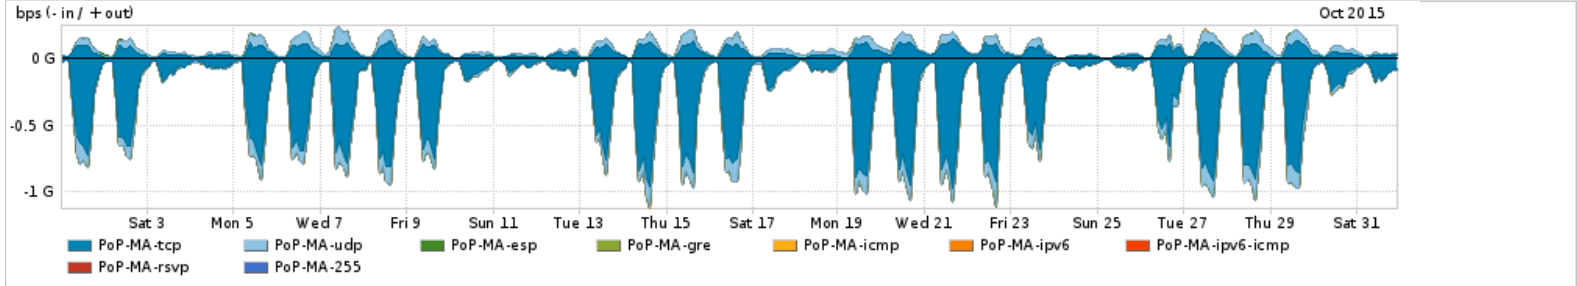

PROFILE	APPLICATION	IN	OUT	TOTAL	
☐	PoP-MA	other UDP	38.38 Mbps	30.88 Mbps	69.26 Mbps
☐	PoP-MA	other TCP	9.08 Mbps	5.85 Mbps	14.93 Mbps
☐	PoP-MA	ssh	110.79 Kbps	1.33 Mbps	1.45 Mbps
☐	PoP-MA	macromedia-fcs	970.10 Kbps	19.37 Kbps	989.47 Kbps
☐	PoP-MA	bittorrent	312.61 Kbps	564.83 Kbps	877.44 Kbps
☐	PoP-MA	dns	257.99 Kbps	132.84 Kbps	390.83 Kbps
☐	PoP-MA	smtp	197.23 Kbps	133.13 Kbps	330.36 Kbps
☐	PoP-MA	xmpp	108.21 Kbps	52.66 Kbps	160.87 Kbps

Distribuição do tráfego do PoP-MA por protocolo

Average | Max | PCT95

PROFILE	PROTOCOL	IN	OUT	TOTAL	
☐	PoP-MA	tcp	256.82 Mbps	45.52 Mbps	302.34 Mbps
☐	PoP-MA	udp	38.70 Mbps	31.05 Mbps	69.75 Mbps
☐	PoP-MA	esp	51.62 Kbps	141.71 Kbps	193.33 Kbps
☐	PoP-MA	gre	54.97 Kbps	8.76 Kbps	63.73 Kbps
☐	PoP-MA	icmp	33.27 Kbps	28.83 Kbps	62.10 Kbps
☐	PoP-MA	ipv6	133.00 bps	14.00 bps	147.00 bps
☐	PoP-MA	ipv6-icmp	2.00 bps	47.00 bps	49.00 bps
☐	PoP-MA	rsvp	1.00 bps	0.00 bps	1.00 bps
☐	PoP-MA	255	0.00 bps	0.00 bps	0.00 bps

For assistance with this product, please contact support@arbornetworks.com.