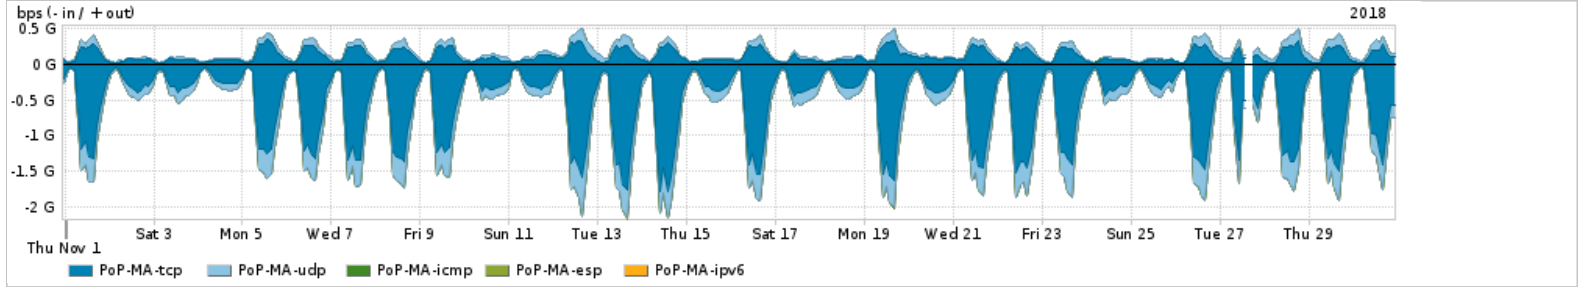

PROFILE	APPLICATION	IN	OUT	TOTAL
☒	PoP-MA	quit	117.52 Mbps	15.52 Mbps	133.04 Mbps
☒	PoP-MA	other UDP	32.91 Mbps	35.05 Mbps	67.96 Mbps
☒	PoP-MA	other TCP	15.30 Mbps	5.98 Mbps	21.28 Mbps
☐	PoP-MA	ssh	861.18 Kbps	7.92 Mbps	8.78 Mbps
☐	PoP-MA	stun	515.33 Kbps	532.61 Kbps	1.05 Mbps
☐	PoP-MA	bittorrent	690.49 Kbps	355.13 Kbps	1.05 Mbps
☐	PoP-MA	xmpp	555.68 Kbps	310.90 Kbps	866.58 Kbps
☐	PoP-MA	dns	421.37 Kbps	213.57 Kbps	634.94 Kbps

Distribuição do tráfego do PoP-MA por protocolo

Average | Max | PCT95

	PROFILE	PROTOCOL	IN	OUT	TOTAL
☒	PoP-MA	tcp	536.56 Mbps	111.46 Mbps	648.02 Mbps
☒	PoP-MA	udp	151.45 Mbps	51.41 Mbps	202.87 Mbps
☒	PoP-MA	icmp	70.25 Kbps	108.24 Kbps	178.50 Kbps
☒	PoP-MA	esp	25.16 Kbps	7.77 Kbps	32.93 Kbps
☒	PoP-MA	ipv6	827.00 bps	1.39 Kbps	2.22 Kbps
☐	PoP-MA	ipv6-icmp	240.00 bps	33.00 bps	273.00 bps
☐	PoP-MA	gre	62.00 bps	6.00 bps	68.00 bps

For assistance with this product, please contact support at <https://support.arbornetworks.com>