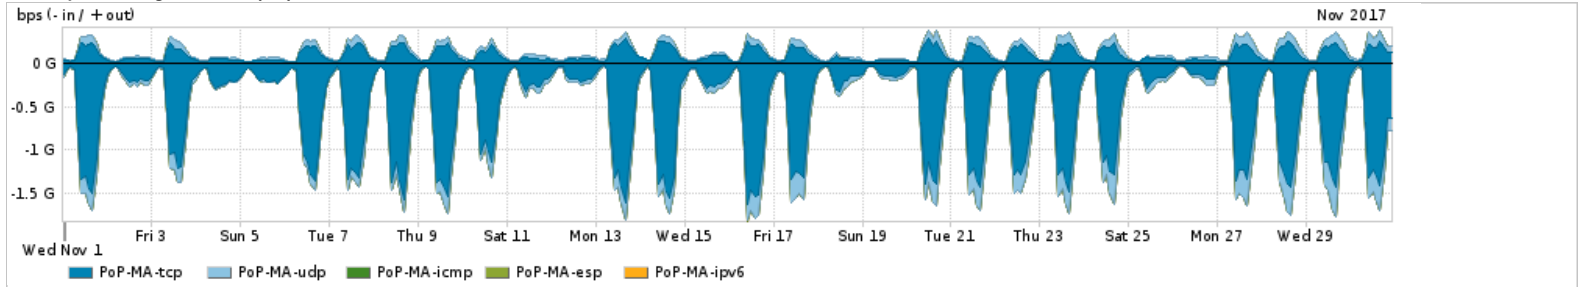

PROFILE	APPLICATION	IN	OUT	TOTAL
☒	PoP-MA	other UDP	33.13 Mbps	33.45 Mbps	66.58 Mbps
☒	PoP-MA	quit	51.25 Mbps	5.90 Mbps	57.15 Mbps
☒	PoP-MA	other TCP	18.74 Mbps	6.78 Mbps	25.52 Mbps
☐	PoP-MA	ssh	478.55 Kbps	1.99 Mbps	2.47 Mbps
☐	PoP-MA	xmpp	392.49 Kbps	241.63 Kbps	634.12 Kbps
☐	PoP-MA	dns	460.59 Kbps	163.31 Kbps	623.90 Kbps
☐	PoP-MA	bittorrent	215.70 Kbps	315.28 Kbps	530.98 Kbps
☐	PoP-MA	stun	180.64 Kbps	188.25 Kbps	368.89 Kbps

Distribuição do tráfego do PoP-MA por protocolo

Average | Max | PCT95

	PROFILE	PROTOCOL	IN	OUT	TOTAL
☒	PoP-MA	tcp	500.43 Mbps	86.49 Mbps	586.92 Mbps
☒	PoP-MA	udp	85.08 Mbps	39.74 Mbps	124.82 Mbps
☒	PoP-MA	icmp	85.83 Kbps	92.77 Kbps	178.61 Kbps
☒	PoP-MA	esp	2.79 Kbps	6.43 Kbps	9.21 Kbps
☒	PoP-MA	ipv6	69.00 bps	398.00 bps	467.00 bps
☐	PoP-MA	ipv6-icmp	127.00 bps	136.00 bps	263.00 bps
☐	PoP-MA	gre	13.00 bps	11.00 bps	24.00 bps
☐	PoP-MA	sctp	1.00 bps	0.00 bps	1.00 bps
☐	PoP-MA	rsvp	0.00 bps	0.00 bps	0.00 bps

For assistance with this product, please contact support at <https://support.arbornetworks.com>