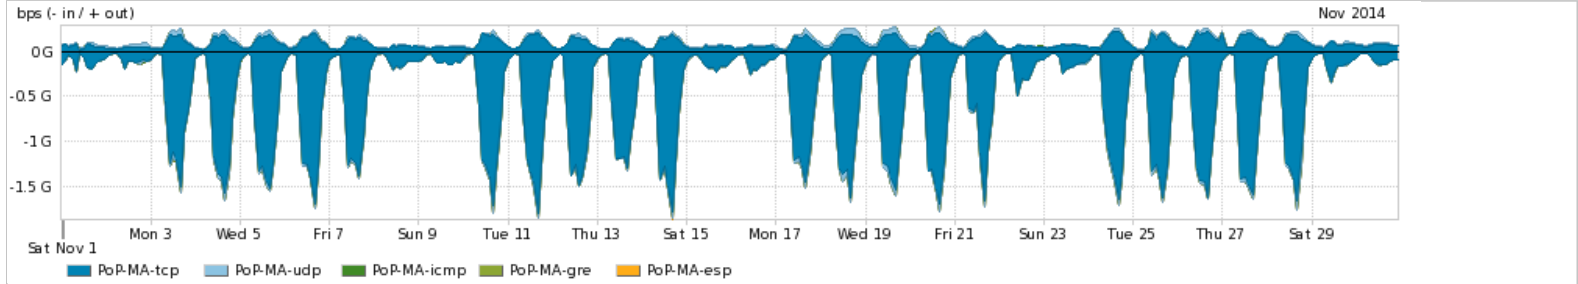

PROFILE	APPLICATION	IN	OUT	TOTAL	
☒	PoP-MA	macromedia-fcs	2.33 Mbps	127.54 Kbps	2.46 Mbps
☐	PoP-MA	dns	521.95 Kbps	756.51 Kbps	1.28 Mbps
☐	PoP-MA	smtp	451.28 Kbps	206.87 Kbps	658.15 Kbps
☐	PoP-MA	bittorrent	181.24 Kbps	274.16 Kbps	455.40 Kbps
☐	PoP-MA	xmpp	295.40 Kbps	153.91 Kbps	449.31 Kbps

Distribuição do tráfego do PoP-MA por protocolo

Average | Max | PCT95

PROFILE	PROTOCOL	IN	OUT	TOTAL	
☒	PoP-MA	tcp	508.07 Mbps	85.52 Mbps	593.59 Mbps
☒	PoP-MA	udp	15.46 Mbps	19.76 Mbps	35.22 Mbps
☒	PoP-MA	icmp	173.28 Kbps	156.24 Kbps	329.52 Kbps
☒	PoP-MA	gre	176.99 Kbps	28.42 Kbps	205.40 Kbps
☒	PoP-MA	esp	4.29 Kbps	7.77 Kbps	12.06 Kbps
☐	PoP-MA	ipv6	690.00 bps	87.00 bps	777.00 bps
☐	PoP-MA	rsvp	2.00 bps	3.00 bps	5.00 bps
☐	PoP-MA	255	0.00 bps	0.00 bps	0.00 bps

For assistance with this product, please contact support@arbornetworks.com.