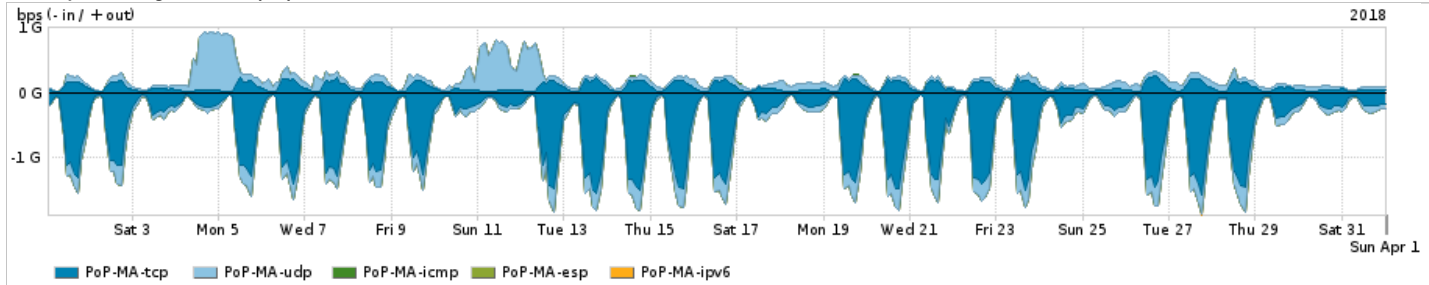

PROFILE	APPLICATION	IN	OUT	TOTAL
☒	PoP-MA	http	116.50 Mbps	18.23 Mbps	134.73 Mbps
☒	PoP-MA	quit	76.92 Mbps	8.49 Mbps	85.41 Mbps
☒	PoP-MA	other TCP	18.22 Mbps	8.78 Mbps	27.00 Mbps
☐	PoP-MA	dns	511.93 Kbps	165.82 Kbps	677.75 Kbps
☐	PoP-MA	ssh	518.04 Kbps	92.56 Kbps	610.60 Kbps
☐	PoP-MA	xmpp	443.89 Kbps	99.11 Kbps	543.00 Kbps
☐	PoP-MA	stun	273.94 Kbps	256.17 Kbps	530.11 Kbps
☐	PoP-MA	bittorrent	170.55 Kbps	220.59 Kbps	391.14 Kbps

Distribuição do tráfego do PoP-MA por protocolo

Average | Max | PCT95

	PROFILE	PROTOCOL	IN	OUT	TOTAL
☒	PoP-MA	tcp	493.93 Mbps	81.38 Mbps	575.32 Mbps
☒	PoP-MA	udp	110.79 Mbps	121.40 Mbps	232.19 Mbps
☒	PoP-MA	icmp	81.67 Kbps	81.08 Kbps	162.76 Kbps
☒	PoP-MA	esp	4.32 Kbps	7.91 Kbps	12.23 Kbps
☒	PoP-MA	ipv6	445.00 bps	545.00 bps	990.00 bps
☐	PoP-MA	gre	245.00 bps	88.00 bps	333.00 bps
☐	PoP-MA	ipv6-icmp	163.00 bps	48.00 bps	211.00 bps
☐	PoP-MA	ipv6-nonxt	3.00 bps	0.00 bps	3.00 bps

For assistance with this product, please contact support at <https://support.arbornetworks.com>