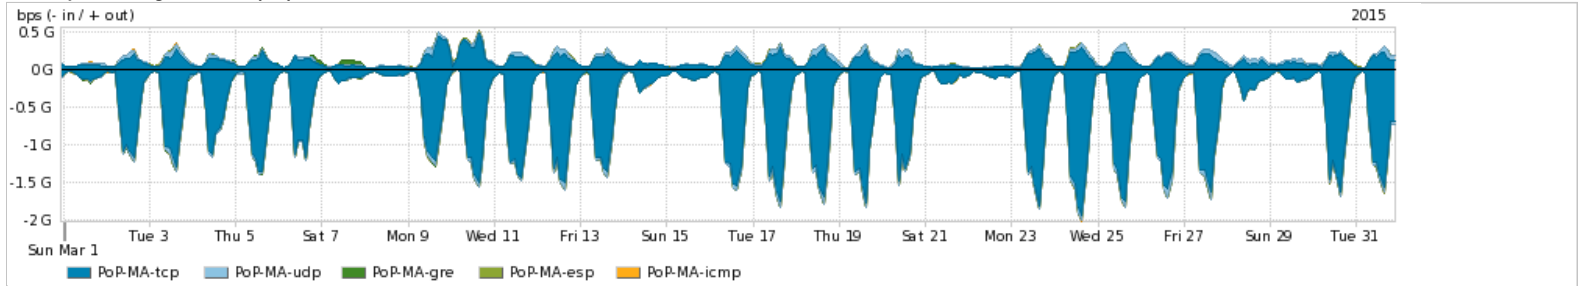

PROFILE	APPLICATION	IN	OUT	TOTAL	
☐	PoP-MA	smtp	377.72 Kbps	2.08 Mbps	2.46 Mbps
☐	PoP-MA	dns	434.75 Kbps	439.51 Kbps	874.26 Kbps
☐	PoP-MA	ssh	265.88 Kbps	352.88 Kbps	618.76 Kbps
☐	PoP-MA	bittorrent	193.32 Kbps	420.72 Kbps	614.03 Kbps
☐	PoP-MA	xmpp	263.40 Kbps	124.66 Kbps	388.05 Kbps

Distribuição do tráfego do PoP-MA por protocolo

Average | Max | PCT95

PROFILE	PROTOCOL	IN	OUT	TOTAL	
☒	PoP-MA	tcp	509.50 Mbps	100.29 Mbps	609.78 Mbps
☒	PoP-MA	udp	20.19 Mbps	26.61 Mbps	46.80 Mbps
☒	PoP-MA	gre	720.77 Kbps	1.99 Mbps	2.71 Mbps
☒	PoP-MA	esp	605.24 Kbps	1.68 Mbps	2.29 Mbps
☒	PoP-MA	icmp	168.98 Kbps	162.14 Kbps	331.11 Kbps
☐	PoP-MA	ipv6	387.00 bps	32.00 bps	419.00 bps
☐	PoP-MA	ipv6-icmp	0.00 bps	3.00 bps	3.00 bps
☐	PoP-MA	ipv6-frag	3.00 bps	0.00 bps	3.00 bps
☐	PoP-MA	rsvp	1.00 bps	1.00 bps	2.00 bps
☐	PoP-MA	sctp	0.00 bps	0.00 bps	0.00 bps

For assistance with this product, please contact support@arbornetworks.com.