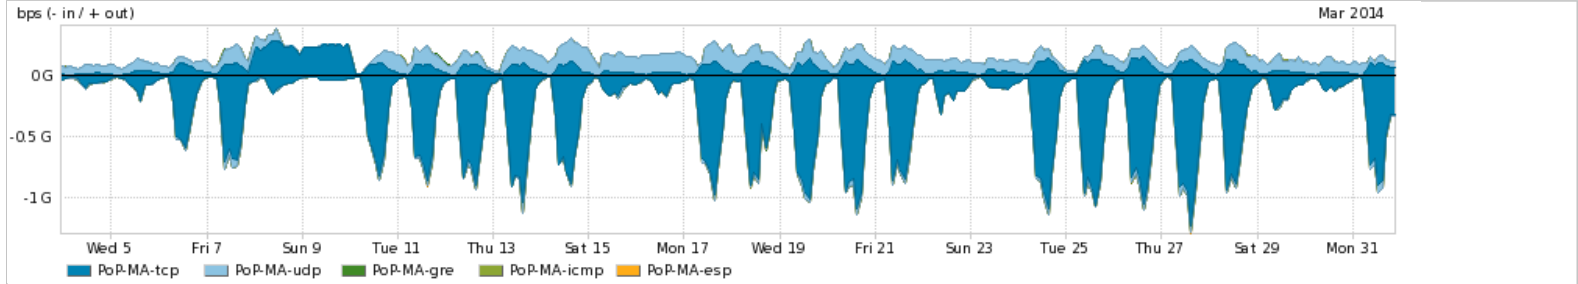

PROFILE	APPLICATION	IN	OUT	TOTAL	
☐	PoP-MA	dns	759.21 Kbps	1.80 Mbps	2.56 Mbps
☒	PoP-MA	macromedia-fcs	1.59 Mbps	153.83 Kbps	1.74 Mbps
☐	PoP-MA	rtsp	16.90 Kbps	367.35 Kbps	384.25 Kbps
☐	PoP-MA	smtp	143.36 Kbps	163.27 Kbps	306.63 Kbps
☐	PoP-MA	bittorrent	135.36 Kbps	137.96 Kbps	273.32 Kbps

Distribuição do tráfego do PoP-MA por protocolo

Average | Max | PCT95

PROFILE	PROTOCOL	IN	OUT	TOTAL	
☒	PoP-MA	tcp	294.64 Mbps	66.20 Mbps	360.85 Mbps
☒	PoP-MA	udp	12.46 Mbps	94.83 Mbps	107.28 Mbps
☒	PoP-MA	gre	209.02 Kbps	214.82 Kbps	423.84 Kbps
☒	PoP-MA	icmp	175.12 Kbps	145.14 Kbps	320.26 Kbps
☒	PoP-MA	esp	5.86 Kbps	5.97 Kbps	11.83 Kbps
☐	PoP-MA	ipv6	2.84 Kbps	198.00 bps	3.04 Kbps
☐	PoP-MA	rsvp	0.00 bps	3.00 bps	3.00 bps

For assistance with this product, please contact support@arbornetworks.com.