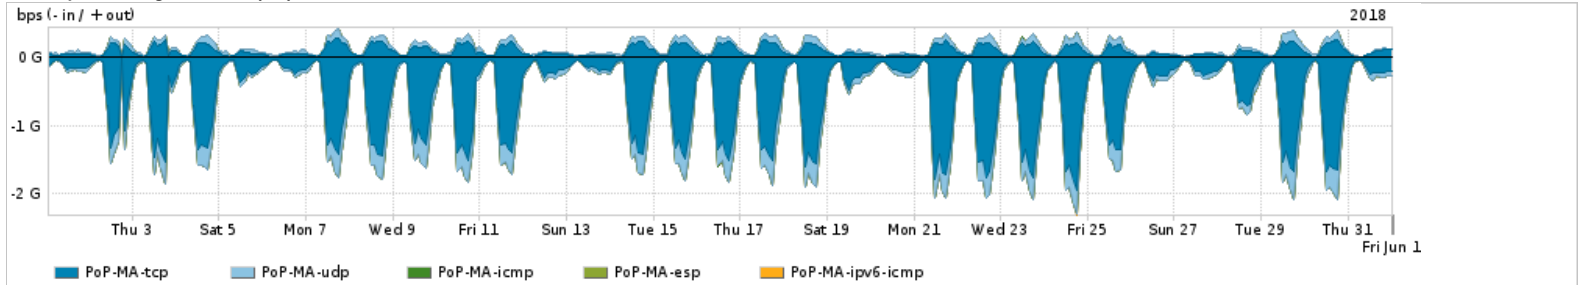

PROFILE	APPLICATION	IN	OUT	TOTAL
☒	PoP-MA	quit	83.35 Mbps	12.20 Mbps	95.55 Mbps
☒	PoP-MA	other UDP	34.03 Mbps	32.96 Mbps	66.99 Mbps
☒	PoP-MA	other TCP	19.31 Mbps	7.29 Mbps	26.61 Mbps
☐	PoP-MA	ssh	718.17 Kbps	1.78 Mbps	2.50 Mbps
☐	PoP-MA	xmpp	467.70 Kbps	293.06 Kbps	760.77 Kbps
☐	PoP-MA	dns	481.49 Kbps	153.31 Kbps	634.80 Kbps
☐	PoP-MA	stun	247.80 Kbps	272.28 Kbps	520.08 Kbps
☐	PoP-MA	bittorrent	243.09 Kbps	208.37 Kbps	451.46 Kbps

Distribuição do tráfego do PoP-MA por protocolo

Average | Max | PCT95

	PROFILE	PROTOCOL	IN	OUT	TOTAL
☒	PoP-MA	tcp	536.86 Mbps	91.52 Mbps	628.38 Mbps
☒	PoP-MA	udp	118.18 Mbps	45.63 Mbps	163.81 Mbps
☒	PoP-MA	icmp	85.37 Kbps	79.13 Kbps	164.50 Kbps
☒	PoP-MA	esp	14.08 Kbps	15.22 Kbps	29.30 Kbps
☒	PoP-MA	ipv6-icmp	886.00 bps	55.00 bps	941.00 bps
☐	PoP-MA	gre	61.00 bps	23.00 bps	84.00 bps
☐	PoP-MA	ipv6	59.00 bps	24.00 bps	83.00 bps

For assistance with this product, please contact support at <https://support.arbornetworks.com>