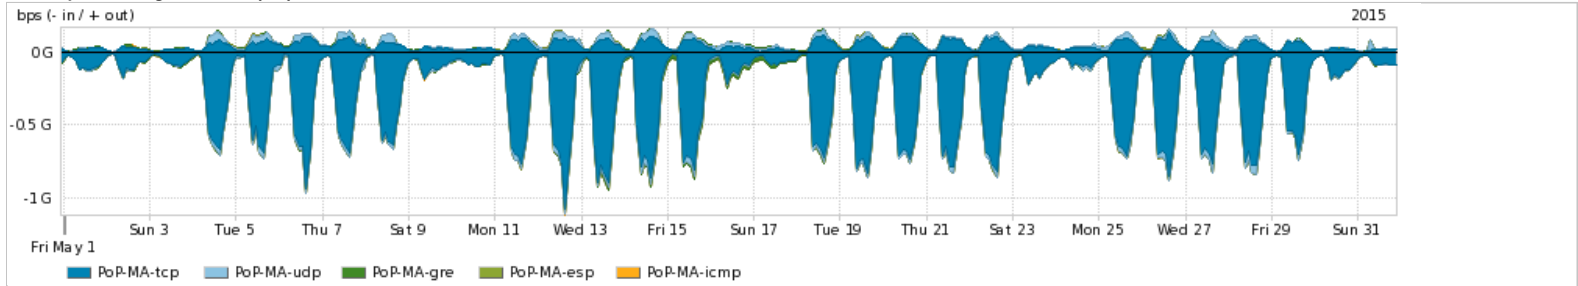

PROFILE	APPLICATION	IN	OUT	TOTAL	
☐	PoP-MA	macromedia-fcs	880.45 Kbps	50.96 Kbps	931.40 Kbps
☐	PoP-MA	dns	222.80 Kbps	411.16 Kbps	633.96 Kbps
☐	PoP-MA	smtp	490.42 Kbps	87.24 Kbps	577.66 Kbps
☐	PoP-MA	ssh	111.15 Kbps	238.24 Kbps	349.39 Kbps
☐	PoP-MA	bittorrent	83.78 Kbps	199.41 Kbps	283.19 Kbps

Distribuição do tráfego do PoP-MA por protocolo

Average | Max | PCT95

PROFILE	PROTOCOL	IN	OUT	TOTAL	
☒	PoP-MA	tcp	267.20 Mbps	44.56 Mbps	311.76 Mbps
☒	PoP-MA	udp	12.10 Mbps	13.63 Mbps	25.73 Mbps
☒	PoP-MA	gre	4.81 Mbps	1.67 Mbps	6.48 Mbps
☒	PoP-MA	esp	398.37 Kbps	1.27 Mbps	1.67 Mbps
☒	PoP-MA	icmp	73.62 Kbps	74.21 Kbps	147.83 Kbps
☐	PoP-MA	ipv6	32.00 bps	27.00 bps	59.00 bps
☐	PoP-MA	rsvp	0.00 bps	0.00 bps	0.00 bps

For assistance with this product, please contact support@arbornetworks.com.