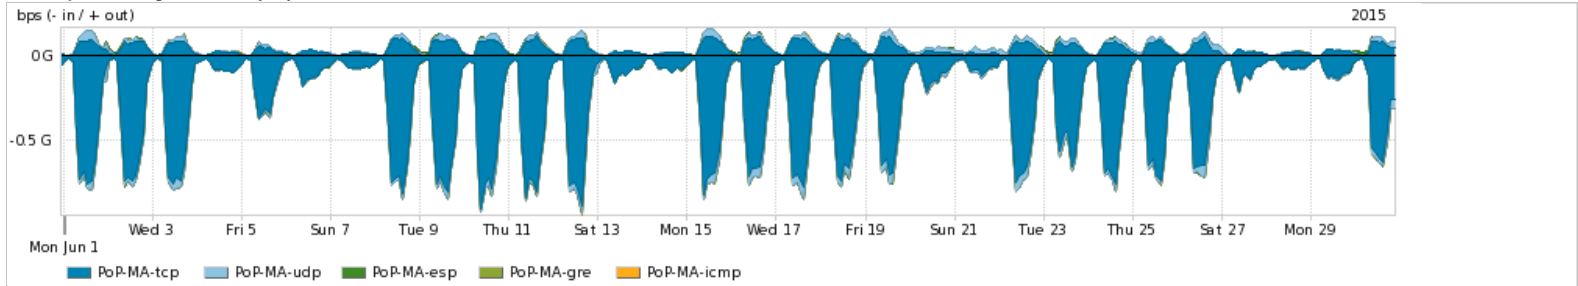

PROFILE	APPLICATION	IN	OUT	TOTAL	
☐	PoP-MA	macromedia-fcs	753.16 Kbps	64.51 Kbps	817.66 Kbps
☐	PoP-MA	smtp	415.08 Kbps	87.98 Kbps	503.06 Kbps
☐	PoP-MA	dns	246.70 Kbps	140.35 Kbps	387.05 Kbps
☐	PoP-MA	sccp	273.20 Kbps	111.35 Kbps	384.55 Kbps
☐	PoP-MA	bittorrent	132.68 Kbps	234.03 Kbps	366.71 Kbps

Distribuição do tráfego do PoP-MA por protocolo

Average | Max | PCT95

PROFILE	PROTOCOL	IN	OUT	TOTAL	
☒	PoP-MA	tcp	266.75 Mbps	42.37 Mbps	309.12 Mbps
☒	PoP-MA	udp	15.02 Mbps	12.70 Mbps	27.72 Mbps
☒	PoP-MA	esp	374.13 Kbps	1.47 Mbps	1.85 Mbps
☒	PoP-MA	gre	318.96 Kbps	267.86 Kbps	586.83 Kbps
☒	PoP-MA	icmp	74.08 Kbps	75.78 Kbps	149.86 Kbps
☐	PoP-MA	ipv6	75.00 bps	13.00 bps	88.00 bps
☐	PoP-MA	rsvp	1.00 bps	0.00 bps	1.00 bps
☐	PoP-MA	61	0.00 bps	0.00 bps	0.00 bps

For assistance with this product, please contact support@arbornetworks.com.