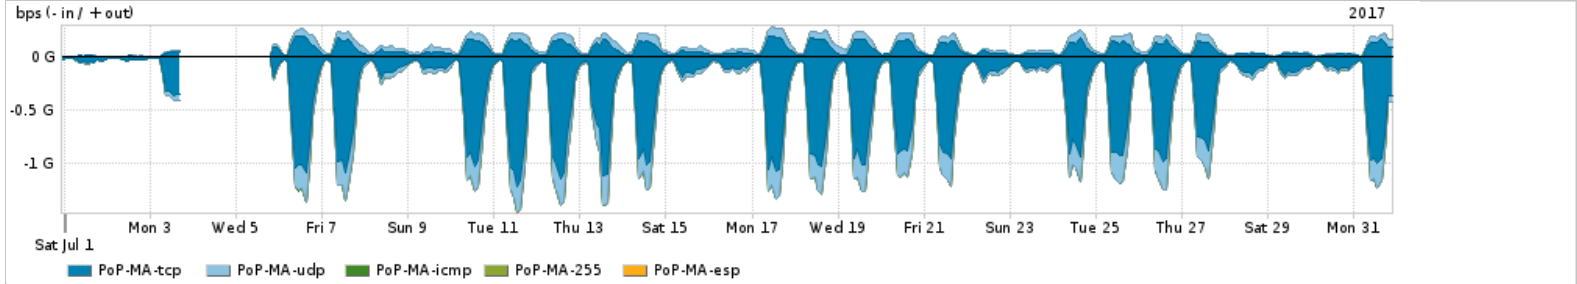

PROFILE	APPLICATION	IN	OUT	TOTAL	
☒	PoP-MA	other TCP		15.21 Mbps	7.78 Mbps	22.99 Mbps
☐	PoP-MA	bittorrent		553.30 Kbps	1.04 Mbps	1.60 Mbps
☐	PoP-MA	smtp		211.93 Kbps	215.89 Kbps	427.82 Kbps
☐	PoP-MA	dns		268.39 Kbps	118.66 Kbps	387.05 Kbps
☐	PoP-MA	stun		158.78 Kbps	181.35 Kbps	340.13 Kbps
☐	PoP-MA	ssh		130.99 Kbps	184.56 Kbps	315.55 Kbps

Distribuição do tráfego do PoP-MA por protocolo

Average | Max | PCT95

	PROFILE	PROTOCOL	IN	OUT	TOTAL	
☒	PoP-MA	tcp		294.05 Mbps	60.71 Mbps	354.76 Mbps
☒	PoP-MA	udp		73.56 Mbps	33.01 Mbps	106.57 Mbps
☒	PoP-MA	icmp		62.23 Kbps	36.82 Kbps	99.05 Kbps
☒	PoP-MA	255		0.00 bps	31.77 Kbps	31.77 Kbps
☒	PoP-MA	esp		9.25 Kbps	12.80 Kbps	22.05 Kbps
☐	PoP-MA	gre		375.00 bps	28.00 bps	403.00 bps
☐	PoP-MA	ipv6-icmp		85.00 bps	151.00 bps	236.00 bps
☐	PoP-MA	ipv6		40.00 bps	109.00 bps	149.00 bps
☐	PoP-MA	sctp		1.00 bps	0.00 bps	1.00 bps

For assistance with this product, please contact support at <https://support.arbornetworks.com>