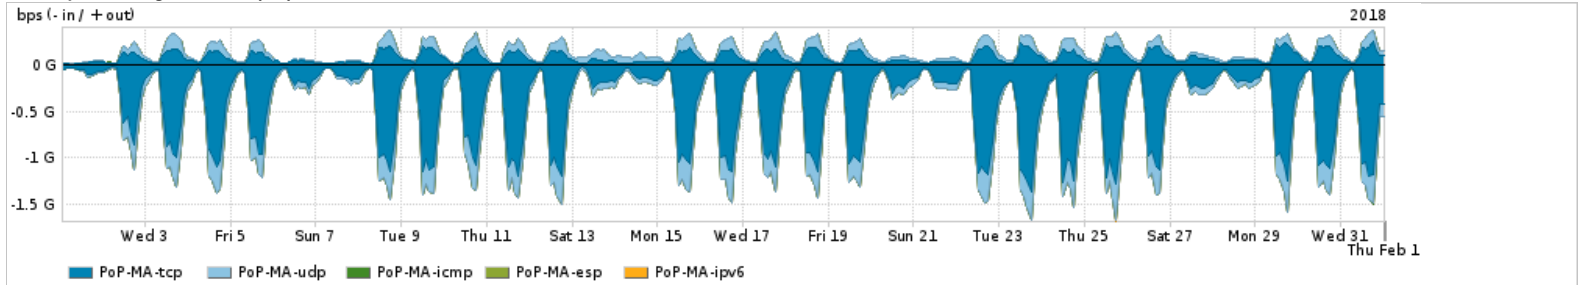

PROFILE	APPLICATION	IN	OUT	TOTAL
☒	PoP-MA	other UDP	35.93 Mbps	44.22 Mbps	80.14 Mbps
☒	PoP-MA	quit	69.68 Mbps	9.15 Mbps	78.82 Mbps
☒	PoP-MA	other TCP	18.88 Mbps	9.05 Mbps	27.93 Mbps
☐	PoP-MA	ssh	493.48 Kbps	398.30 Kbps	891.79 Kbps
☐	PoP-MA	dns	433.74 Kbps	163.39 Kbps	597.13 Kbps
☐	PoP-MA	bittorrent	161.46 Kbps	324.34 Kbps	485.80 Kbps
☐	PoP-MA	ldap	30.49 Kbps	424.34 Kbps	454.82 Kbps
☐	PoP-MA	xmpp	241.33 Kbps	160.62 Kbps	401.94 Kbps

Distribuição do tráfego do PoP-MA por protocolo

Average | Max | PCT95

	PROFILE	PROTOCOL	IN	OUT	TOTAL
☒	PoP-MA	tcp	414.47 Mbps	76.57 Mbps	491.04 Mbps
☒	PoP-MA	udp	106.34 Mbps	54.23 Mbps	160.57 Mbps
☒	PoP-MA	icmp	84.81 Kbps	77.36 Kbps	162.17 Kbps
☒	PoP-MA	esp	2.06 Kbps	9.90 Kbps	11.96 Kbps
☒	PoP-MA	ipv6	821.00 bps	5.42 Kbps	6.24 Kbps
☐	PoP-MA	ipv6-icmp	119.00 bps	73.00 bps	192.00 bps
☐	PoP-MA	gre	110.00 bps	19.00 bps	129.00 bps

For assistance with this product, please contact support at <https://support.arbornetworks.com>