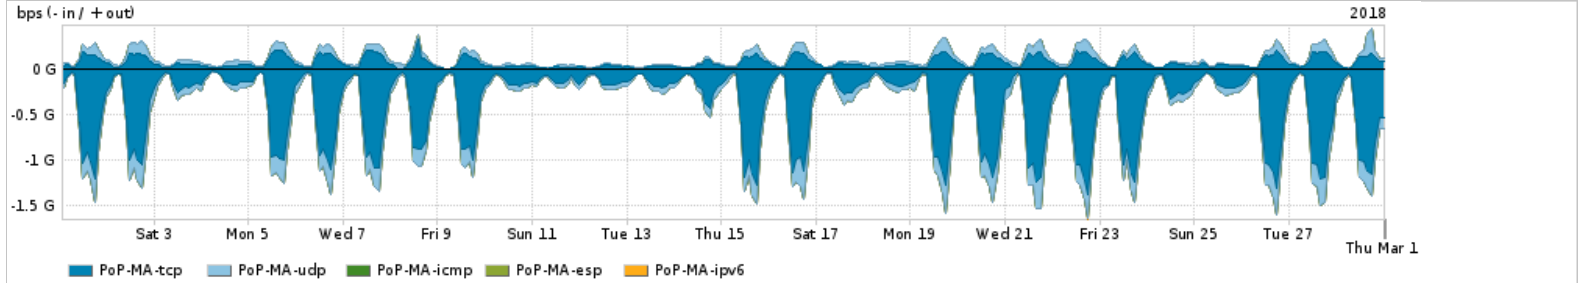

PROFILE	APPLICATION	IN	OUT	TOTAL
☒	PoP-MA	quit	60.79 Mbps	7.67 Mbps	68.46 Mbps
☒	PoP-MA	other UDP	27.22 Mbps	33.72 Mbps	60.93 Mbps
☒	PoP-MA	other TCP	16.96 Mbps	7.96 Mbps	24.92 Mbps
☐	PoP-MA	ssh	475.15 Kbps	104.73 Kbps	579.88 Kbps
☐	PoP-MA	dns	395.25 Kbps	137.75 Kbps	533.00 Kbps
☐	PoP-MA	stun	252.48 Kbps	221.62 Kbps	474.10 Kbps
☐	PoP-MA	xmpp	235.64 Kbps	104.84 Kbps	340.48 Kbps
☐	PoP-MA	bittorrent	89.27 Kbps	203.71 Kbps	292.98 Kbps

Distribuição do tráfego do PoP-MA por protocolo

Average | Max | PCT95

	PROFILE	PROTOCOL	IN	OUT	TOTAL
☒	PoP-MA	tcp	380.60 Mbps	75.35 Mbps	455.95 Mbps
☒	PoP-MA	udp	88.78 Mbps	41.94 Mbps	130.72 Mbps
☒	PoP-MA	icmp	61.30 Kbps	62.91 Kbps	124.20 Kbps
☒	PoP-MA	esp	5.37 Kbps	8.54 Kbps	13.92 Kbps
☒	PoP-MA	ipv6	500.00 bps	1.51 Kbps	2.01 Kbps
☐	PoP-MA	ipv6-icmp	131.00 bps	68.00 bps	199.00 bps
☐	PoP-MA	gre	0.00 bps	0.00 bps	0.00 bps

For assistance with this product, please contact support at <https://support.arbornetworks.com>