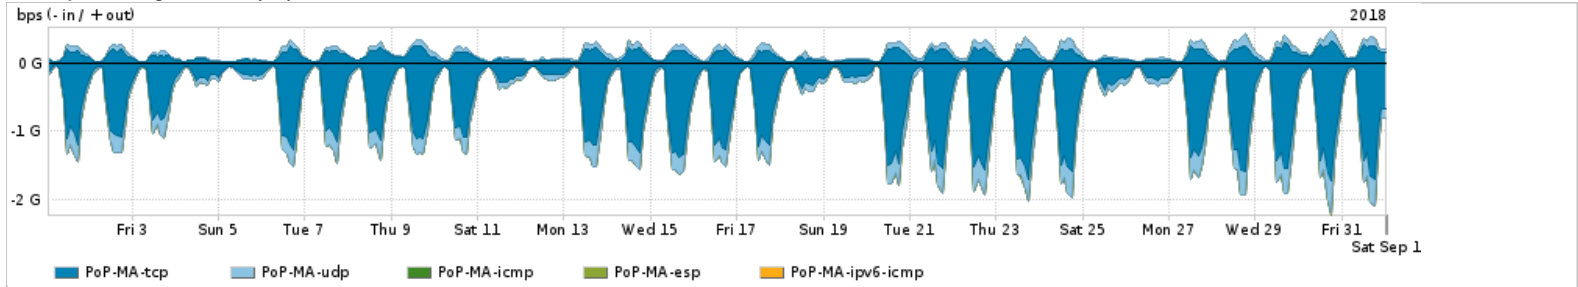

PROFILE	APPLICATION	IN	OUT	TOTAL
☒	PoP-MA	quit	91.59 Mbps	11.86 Mbps	103.45 Mbps
☒	PoP-MA	other UDP	33.10 Mbps	35.09 Mbps	68.19 Mbps
☒	PoP-MA	other TCP	20.85 Mbps	5.02 Mbps	25.87 Mbps
☐	PoP-MA	ssh	1.42 Mbps	5.66 Mbps	7.07 Mbps
☐	PoP-MA	smtp	251.24 Kbps	622.86 Kbps	874.10 Kbps
☐	PoP-MA	stun	377.45 Kbps	391.48 Kbps	768.93 Kbps
☐	PoP-MA	bittorrent	434.61 Kbps	309.04 Kbps	743.65 Kbps
☐	PoP-MA	xmpp	446.49 Kbps	267.36 Kbps	713.85 Kbps

Distribuição do tráfego do PoP-MA por protocolo

Average | Max | PCT95

	PROFILE	PROTOCOL	IN	OUT	TOTAL
☒	PoP-MA	tcp	523.55 Mbps	97.59 Mbps	621.14 Mbps
☒	PoP-MA	udp	125.59 Mbps	47.59 Mbps	173.18 Mbps
☒	PoP-MA	icmp	81.04 Kbps	98.43 Kbps	179.46 Kbps
☒	PoP-MA	esp	17.72 Kbps	18.79 Kbps	36.51 Kbps
☒	PoP-MA	ipv6-icmp	115.00 bps	65.00 bps	180.00 bps
☐	PoP-MA	ipv6	53.00 bps	8.00 bps	61.00 bps
☐	PoP-MA	gre	18.00 bps	7.00 bps	25.00 bps
☐	PoP-MA	sctp	0.00 bps	0.00 bps	0.00 bps
☐	PoP-MA	234	0.00 bps	0.00 bps	0.00 bps

For assistance with this product, please contact support at <https://support.arbornetworks.com>