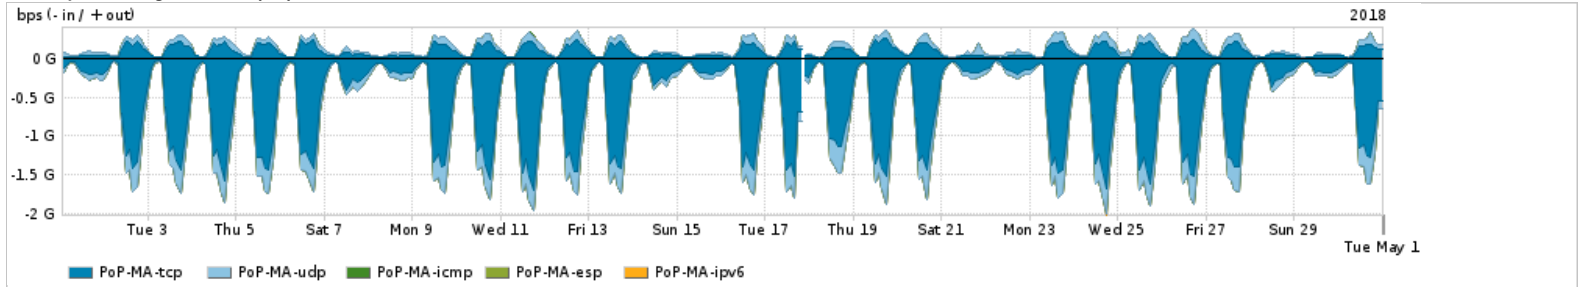

PROFILE	APPLICATION	IN	OUT	TOTAL
☒	PoP-MA	quit	82.69 Mbps	11.40 Mbps	94.09 Mbps
☒	PoP-MA	other UDP	34.22 Mbps	34.62 Mbps	68.84 Mbps
☒	PoP-MA	other TCP	19.48 Mbps	4.79 Mbps	24.27 Mbps
☐	PoP-MA	ssh	689.20 Kbps	2.01 Mbps	2.70 Mbps
☐	PoP-MA	xmpp	502.38 Kbps	270.38 Kbps	772.76 Kbps
☐	PoP-MA	dns	541.69 Kbps	163.25 Kbps	704.93 Kbps
☐	PoP-MA	stun	240.63 Kbps	258.11 Kbps	498.74 Kbps
☐	PoP-MA	smtp	261.98 Kbps	225.17 Kbps	487.15 Kbps

Distribuição do tráfego do PoP-MA por protocolo

Average | Max | PCT95

	PROFILE	PROTOCOL	IN	OUT	TOTAL
☒	PoP-MA	tcp	522.91 Mbps	88.83 Mbps	611.73 Mbps
☒	PoP-MA	udp	117.81 Mbps	46.58 Mbps	164.39 Mbps
☒	PoP-MA	icmp	86.38 Kbps	73.47 Kbps	159.85 Kbps
☒	PoP-MA	esp	884.00 bps	2.48 Kbps	3.37 Kbps
☒	PoP-MA	ipv6	169.00 bps	572.00 bps	741.00 bps
☐	PoP-MA	ipv6-icmp	113.00 bps	33.00 bps	146.00 bps
☐	PoP-MA	sctp	22.00 bps	0.00 bps	22.00 bps
☐	PoP-MA	rsvp	0.00 bps	0.00 bps	0.00 bps
☐	PoP-MA	gre	0.00 bps	0.00 bps	0.00 bps

For assistance with this product, please contact support at <https://support.arbornetworks.com>