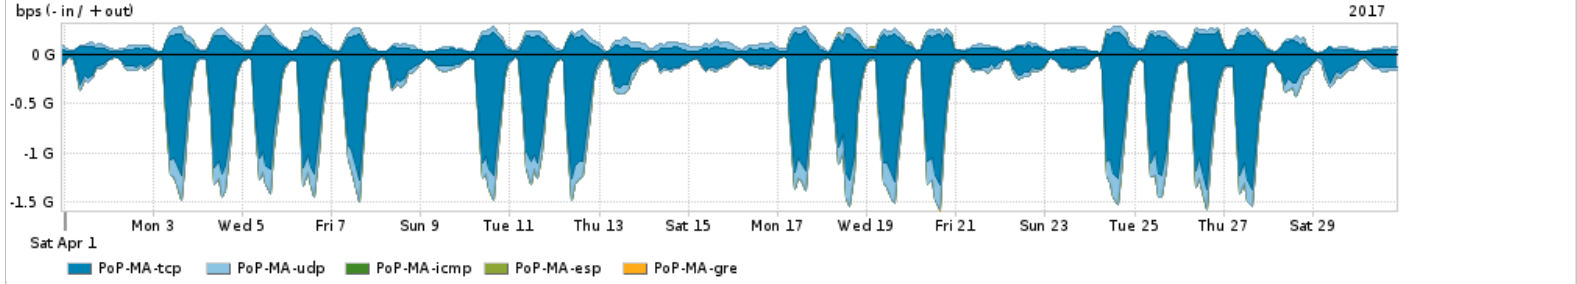

PROFILE	APPLICATION	IN	OUT	TOTAL	
☒	PoP-MA	other TCP	17.53 Mbps	12.71 Mbps	30.24 Mbps
☐	PoP-MA	bittorrent	441.60 Kbps	977.09 Kbps	1.42 Mbps
☐	PoP-MA	smtp	384.69 Kbps	473.42 Kbps	858.12 Kbps
☐	PoP-MA	dns	362.81 Kbps	146.54 Kbps	509.35 Kbps
☐	PoP-MA	stun	184.42 Kbps	201.75 Kbps	386.17 Kbps
☐	PoP-MA	xmpp	237.14 Kbps	140.15 Kbps	377.29 Kbps

Distribuição do tráfego do PoP-MA por protocolo

Average | Max | PCT95

PROFILE	PROTOCOL	IN	OUT	TOTAL	
☒	PoP-MA	tcp	366.73 Mbps	86.50 Mbps	453.23 Mbps
☒	PoP-MA	udp	71.64 Mbps	35.01 Mbps	106.65 Mbps
☒	PoP-MA	icmp	59.38 Kbps	44.89 Kbps	104.27 Kbps
☒	PoP-MA	esp	7.85 Kbps	53.23 Kbps	61.08 Kbps
☒	PoP-MA	gre	1.39 Kbps	545.00 bps	1.94 Kbps
☐	PoP-MA	ipv6-icmp	569.00 bps	482.00 bps	1.05 Kbps
☐	PoP-MA	ipv6	43.00 bps	82.00 bps	125.00 bps
☐	PoP-MA	sctp	0.00 bps	0.00 bps	0.00 bps

For assistance with this product, please contact support@arbornetworks.com.