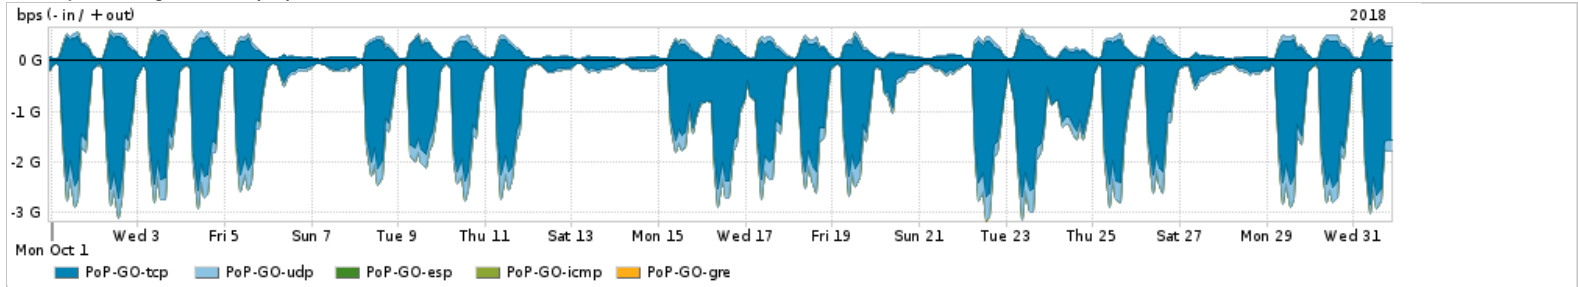

PROFILE	APPLICATION	IN	OUT	TOTAL
☒	PoP-GO	quit	118.06 Mbps	20.29 Mbps	138.35 Mbps
☒	PoP-GO	other UDP	24.09 Mbps	17.79 Mbps	41.88 Mbps
☒	PoP-GO	other TCP	11.17 Mbps	5.26 Mbps	16.43 Mbps
☐	PoP-GO	ssh	3.55 Mbps	642.49 Kbps	4.19 Mbps
☐	PoP-GO	macromedia-fcs	422.06 Kbps	2.69 Mbps	3.11 Mbps
☐	PoP-GO	stun	690.46 Kbps	699.86 Kbps	1.39 Mbps
☐	PoP-GO	dns	969.25 Kbps	337.50 Kbps	1.31 Mbps
☐	PoP-GO	xmpp	584.90 Kbps	521.39 Kbps	1.11 Mbps

Distribuição do tráfego do PoP-GO por protocolo

Average | Max | PCT95

	PROFILE	PROTOCOL	IN	OUT	TOTAL
☒	PoP-GO	tcp	923.69 Mbps	171.43 Mbps	1.10 Gbps
☒	PoP-GO	udp	143.88 Mbps	39.15 Mbps	183.03 Mbps
☒	PoP-GO	esp	416.19 Kbps	247.10 Kbps	663.29 Kbps
☒	PoP-GO	icmp	48.25 Kbps	117.78 Kbps	166.03 Kbps
☒	PoP-GO	gre	9.20 Kbps	555.00 bps	9.76 Kbps
☐	PoP-GO	ipv6-icmp	1.08 Kbps	3.07 Kbps	4.15 Kbps
☐	PoP-GO	ipv6	507.00 bps	159.00 bps	666.00 bps
☐	PoP-GO	sctp	8.00 bps	0.00 bps	8.00 bps
☐	PoP-GO	ipv6-nonxt	0.00 bps	0.00 bps	0.00 bps

For assistance with this product, please contact support at <https://support.arbornetworks.com>