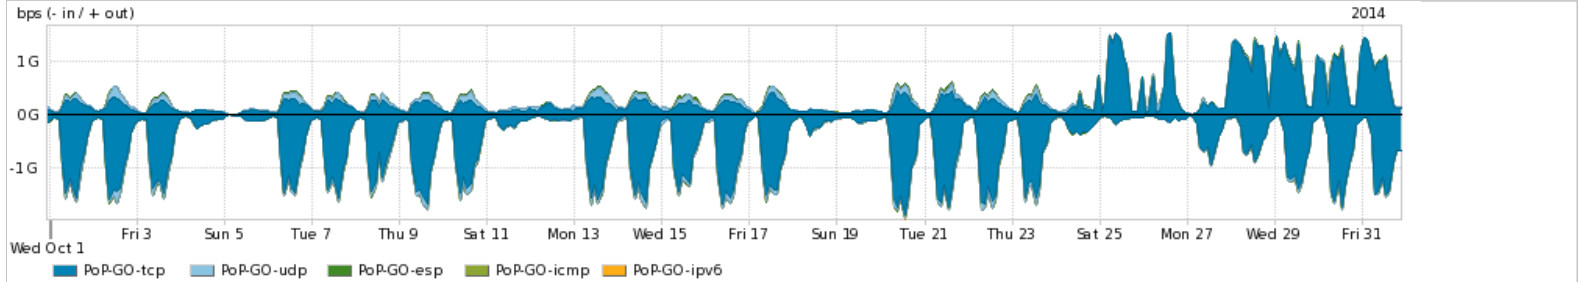

PROFILE	APPLICATION	IN	OUT	TOTAL
☒	PoP-GO	macromedia-fcs		4.41 Mbps	6.23 Mbps
☐	PoP-GO	dns		512.94 Kbps	4.85 Mbps
☐	PoP-GO	smtp		3.33 Mbps	4.10 Mbps
☐	PoP-GO	qq		388.43 Kbps	2.45 Mbps
☐	PoP-GO	ssh		877.05 Kbps	1.43 Mbps

Distribuição do tráfego do PoP-GO por protocolo

Average | Max | PCT95

	PROFILE	PROTOCOL	IN	OUT	TOTAL
☒	PoP-GO	tcp		551.25 Mbps	822.92 Mbps
☒	PoP-GO	udp		34.17 Mbps	80.43 Mbps
☒	PoP-GO	esp		1.97 Mbps	10.75 Mbps
☒	PoP-GO	icmp		178.97 Kbps	461.44 Kbps
☐	PoP-GO	gre		81.60 Kbps	112.28 Kbps
☒	PoP-GO	ipv6		19.31 Kbps	85.63 Kbps
☐	PoP-GO	ipv6-frag		11.00 bps	1.28 Kbps
☐	PoP-GO	ipv6-icmp		88.00 bps	92.00 bps
☐	PoP-GO	ipencap		1.00 bps	1.00 bps
☐	PoP-GO	222		0.00 bps	0.00 bps

For assistance with this product, please contact support@arbornetworks.com.