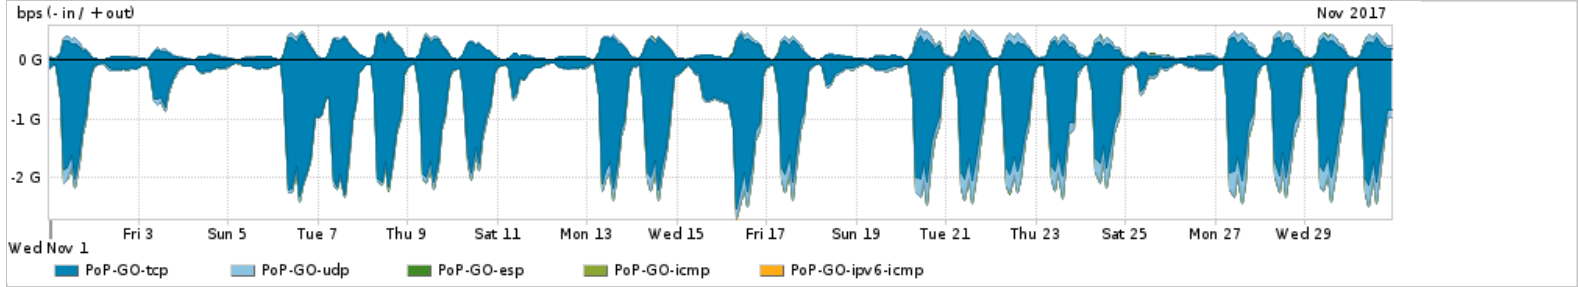

PROFILE	APPLICATION	IN	OUT	TOTAL
☒	PoP-GO	quit	66.73 Mbps	11.17 Mbps	77.90 Mbps
☒	PoP-GO	other UDP	24.52 Mbps	19.96 Mbps	44.48 Mbps
☒	PoP-GO	other TCP	11.94 Mbps	5.18 Mbps	17.12 Mbps
☐	PoP-GO	macromedia-fcs	1.25 Mbps	2.03 Mbps	3.28 Mbps
☐	PoP-GO	rsync	2.89 Mbps	61.57 Kbps	2.95 Mbps
☐	PoP-GO	ssh	2.30 Mbps	362.35 Kbps	2.66 Mbps
☐	PoP-GO	smtp	475.22 Kbps	546.34 Kbps	1.02 Mbps
☐	PoP-GO	dns	578.18 Kbps	278.66 Kbps	856.84 Kbps

Distribuição do tráfego do PoP-GO por protocolo

Average | Max | PCT95

	PROFILE	PROTOCOL	IN	OUT	TOTAL
☒	PoP-GO	tcp	742.05 Mbps	147.83 Mbps	889.87 Mbps
☒	PoP-GO	udp	92.11 Mbps	31.67 Mbps	123.78 Mbps
☒	PoP-GO	esp	551.95 Kbps	365.29 Kbps	917.24 Kbps
☒	PoP-GO	icmp	55.05 Kbps	111.59 Kbps	166.64 Kbps
☒	PoP-GO	ipv6-icmp	4.18 Kbps	13.52 Kbps	17.70 Kbps
☐	PoP-GO	ipv6	14.91 Kbps	1.57 Kbps	16.49 Kbps
☐	PoP-GO	gre	6.52 Kbps	3.71 Kbps	10.24 Kbps
☐	PoP-GO	sctp	8.00 bps	0.00 bps	8.00 bps
☐	PoP-GO	ipv6-nonxt	4.00 bps	0.00 bps	4.00 bps
☐	PoP-GO	rsvp	0.00 bps	0.00 bps	0.00 bps

For assistance with this product, please contact support at <https://support.arbornetworks.com>