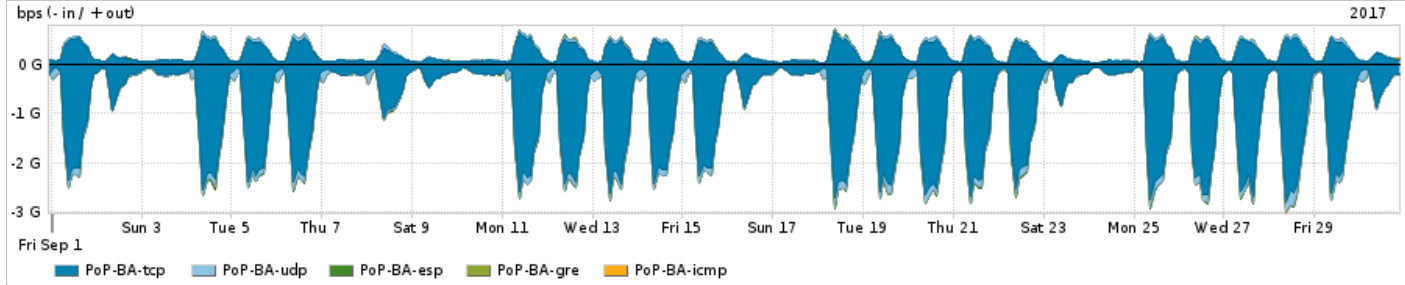

PROFILE	APPLICATION	IN	OUT	TOTAL
☒	PoP-BA	other UDP	37.47 Mbps	11.94 Mbps	49.41 Mbps
☒	PoP-BA	quit	31.72 Mbps	11.47 Mbps	43.19 Mbps
☒	PoP-BA	other TCP	9.22 Mbps	2.93 Mbps	12.15 Mbps
☐	PoP-BA	dns	1.52 Mbps	1.78 Mbps	3.30 Mbps
☐	PoP-BA	smtp	1.37 Mbps	1.38 Mbps	2.75 Mbps
☐	PoP-BA	rsync	2.07 Mbps	239.54 Kbps	2.30 Mbps
☐	PoP-BA	macromedia-fcs	1.51 Mbps	446.91 Kbps	1.96 Mbps
☐	PoP-BA	stun	578.45 Kbps	512.67 Kbps	1.09 Mbps

Distribuição do tráfego do PoP-BA por protocolo

Average | Max | PCT95

	PROFILE	PROTOCOL	IN	OUT	TOTAL
☒	PoP-BA	tcp	905.59 Mbps	207.31 Mbps	1.11 Gbps
☒	PoP-BA	udp	71.35 Mbps	25.73 Mbps	97.08 Mbps
☒	PoP-BA	esp	5.08 Mbps	1.43 Mbps	6.51 Mbps
☒	PoP-BA	gre	176.78 Kbps	777.38 Kbps	954.16 Kbps
☒	PoP-BA	icmp	116.49 Kbps	203.11 Kbps	319.61 Kbps
☐	PoP-BA	ipv6-icmp	8.81 Kbps	8.74 Kbps	17.55 Kbps
☐	PoP-BA	ipencap	4.91 Kbps	5.50 Kbps	10.41 Kbps
☐	PoP-BA	ipv6	1.11 Kbps	1.08 Kbps	2.19 Kbps
☐	PoP-BA	ipv6-nonxt	0.00 bps	0.00 bps	0.00 bps
☐	PoP-BA	rsvp	0.00 bps	0.00 bps	0.00 bps

For assistance with this product, please contact support at <https://support.arbornetworks.com>