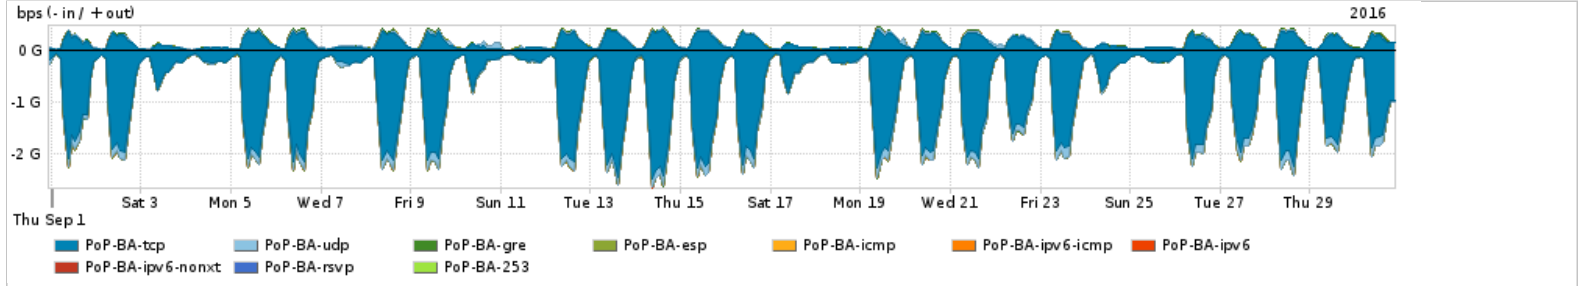

PROFILE	APPLICATION	IN	OUT	TOTAL
☐	PoP-BA		other UDP	59.71 Mbps	74.30 Mbps
☐	PoP-BA		other TCP	6.35 Mbps	9.37 Mbps
☐	PoP-BA		macromedia-fcs	2.43 Mbps	2.72 Mbps
☐	PoP-BA		smtp	1.17 Mbps	2.25 Mbps
☐	PoP-BA		dns	1.21 Mbps	2.11 Mbps
☐	PoP-BA		rsync	285.08 Kbps	1.40 Mbps
☐	PoP-BA		ssh	383.53 Kbps	908.27 Kbps
☐	PoP-BA		qq	193.62 Kbps	770.23 Kbps

Distribuição do tráfego do PoP-BA por protocolo

Average | Max | PCT95

	PROFILE	PROTOCOL	IN	OUT	TOTAL
☐	PoP-BA		tcp	811.05 Mbps	963.57 Mbps
☐	PoP-BA		udp	61.12 Mbps	76.77 Mbps
☐	PoP-BA		gre	973.02 Kbps	7.66 Mbps
☐	PoP-BA		esp	2.96 Mbps	6.31 Mbps
☐	PoP-BA		icmp	64.55 Kbps	194.78 Kbps
☐	PoP-BA		ipv6-icmp	7.21 Kbps	14.11 Kbps
☐	PoP-BA		ipv6	362.00 bps	485.00 bps
☐	PoP-BA		253	0.00 bps	0.00 bps
☐	PoP-BA		ipv6-nonxt	0.00 bps	0.00 bps
☐	PoP-BA		rsvp	0.00 bps	0.00 bps

For assistance with this product, please contact support@arbornetworks.com.