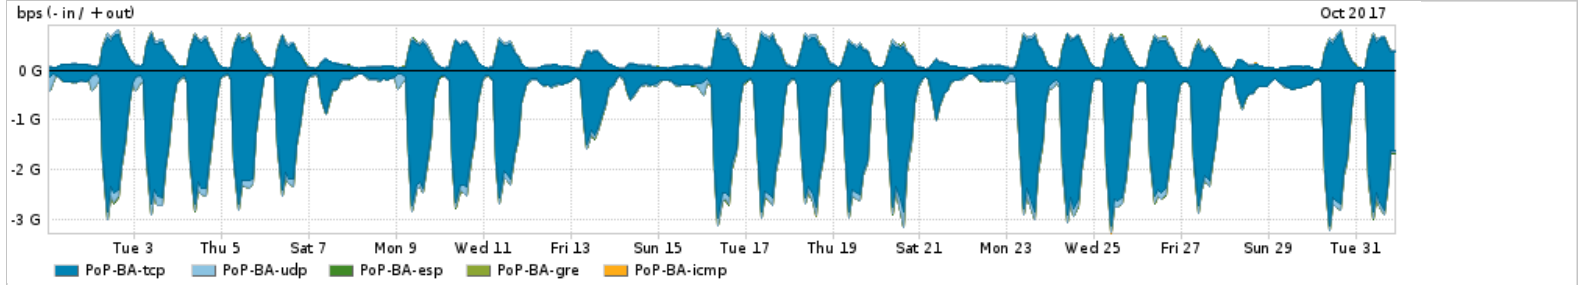

PROFILE	APPLICATION	IN	OUT	TOTAL
☒	PoP-BA	other TCP	43.03 Mbps	3.38 Mbps	46.41 Mbps
☒	PoP-BA	quit	34.36 Mbps	10.46 Mbps	44.82 Mbps
☒	PoP-BA	other UDP	24.90 Mbps	10.78 Mbps	35.68 Mbps
☐	PoP-BA	dns	1.83 Mbps	4.01 Mbps	5.84 Mbps
☐	PoP-BA	rsync	4.23 Mbps	227.55 Kbps	4.46 Mbps
☐	PoP-BA	smtp	1.40 Mbps	1.30 Mbps	2.69 Mbps
☐	PoP-BA	ssh	404.92 Kbps	1.39 Mbps	1.80 Mbps
☐	PoP-BA	macromedia-fcs	1.02 Mbps	419.51 Kbps	1.44 Mbps

Distribuição do tráfego do PoP-BA por protocolo

Average | Max | PCT95

	PROFILE	PROTOCOL	IN	OUT	TOTAL
☒	PoP-BA	tcp	1.01 Gbps	249.65 Mbps	1.26 Gbps
☒	PoP-BA	udp	61.68 Mbps	25.79 Mbps	87.47 Mbps
☒	PoP-BA	esp	3.71 Mbps	1.11 Mbps	4.82 Mbps
☒	PoP-BA	gre	164.52 Kbps	773.31 Kbps	937.82 Kbps
☒	PoP-BA	icmp	111.78 Kbps	201.54 Kbps	313.32 Kbps
☐	PoP-BA	ipencap	15.95 Kbps	12.80 Kbps	28.75 Kbps
☐	PoP-BA	ipv6-icmp	7.68 Kbps	9.25 Kbps	16.94 Kbps
☐	PoP-BA	ipv6	1.20 Kbps	1.08 Kbps	2.28 Kbps
☐	PoP-BA	63	0.00 bps	0.00 bps	0.00 bps

For assistance with this product, please contact support at <https://support.arbornetworks.com>