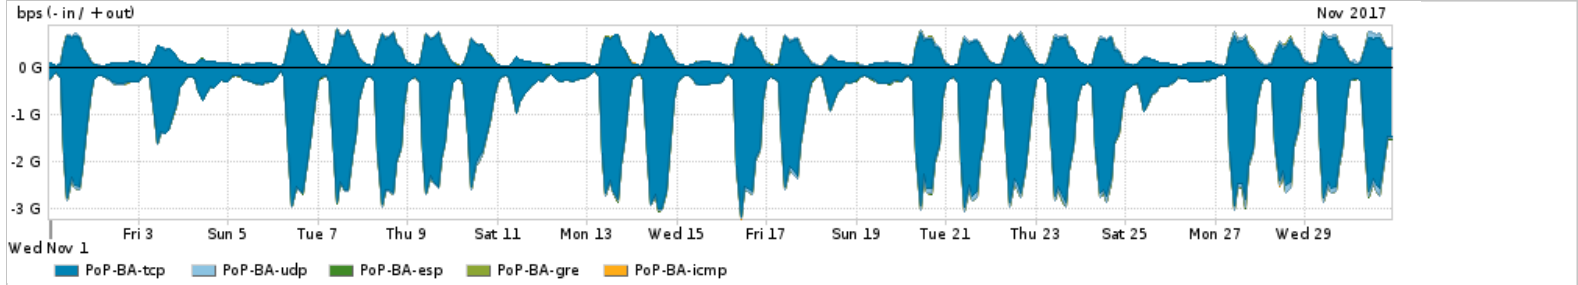

PROFILE	APPLICATION	IN	OUT	TOTAL
☒	PoP-BA	other TCP	60.55 Mbps	3.89 Mbps	64.44 Mbps
☒	PoP-BA	quit	16.95 Mbps	7.66 Mbps	24.61 Mbps
☒	PoP-BA	other UDP	4.96 Mbps	7.17 Mbps	12.13 Mbps
☐	PoP-BA	ssh	798.78 Kbps	4.57 Mbps	5.37 Mbps
☐	PoP-BA	rsync	4.92 Mbps	246.53 Kbps	5.16 Mbps
☐	PoP-BA	dns	1.55 Mbps	1.07 Mbps	2.62 Mbps
☐	PoP-BA	smtp	1.29 Mbps	1.16 Mbps	2.45 Mbps
☐	PoP-BA	macromedia-fcs	730.57 Kbps	470.60 Kbps	1.20 Mbps

Distribuição do tráfego do PoP-BA por protocolo

Average | Max | PCT95

	PROFILE	PROTOCOL	IN	OUT	TOTAL
☒	PoP-BA	tcp	1.04 Gbps	265.68 Mbps	1.30 Gbps
☒	PoP-BA	udp	24.08 Mbps	16.42 Mbps	40.51 Mbps
☒	PoP-BA	esp	3.42 Mbps	1.04 Mbps	4.45 Mbps
☒	PoP-BA	gre	159.41 Kbps	771.34 Kbps	930.75 Kbps
☒	PoP-BA	icmp	96.69 Kbps	194.87 Kbps	291.56 Kbps
☐	PoP-BA	ipencap	18.05 Kbps	14.15 Kbps	32.20 Kbps
☐	PoP-BA	ipv6-icmp	6.96 Kbps	7.62 Kbps	14.58 Kbps
☐	PoP-BA	ipv6	1.16 Kbps	1.17 Kbps	2.33 Kbps
☐	PoP-BA	sctp	10.00 bps	0.00 bps	10.00 bps
☐	PoP-BA	rsvp	0.00 bps	0.00 bps	0.00 bps

For assistance with this product, please contact support at <https://support.arbornetworks.com>