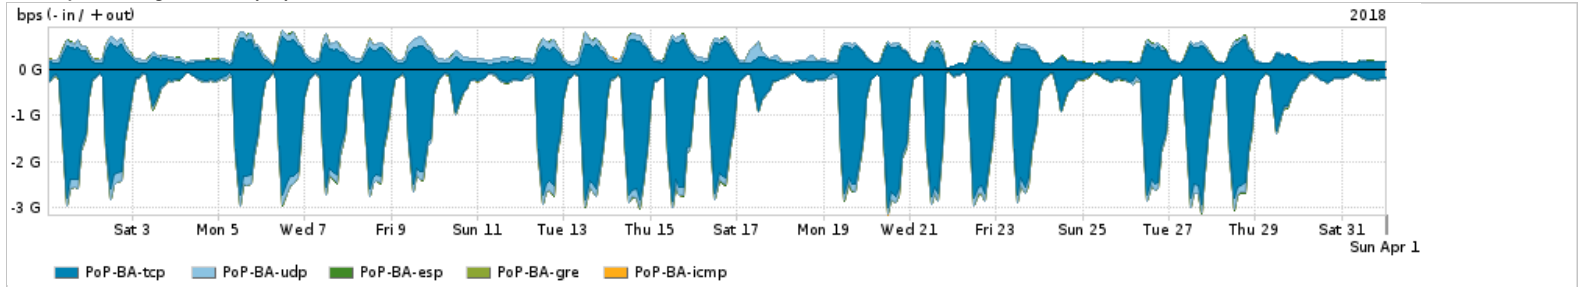

PROFILE	APPLICATION	IN	OUT	TOTAL
☒	PoP-BA	quit	45.50 Mbps	18.81 Mbps	64.31 Mbps
☒	PoP-BA	other UDP	20.12 Mbps	17.59 Mbps	37.71 Mbps
☒	PoP-BA	ntp	303.17 Kbps	33.25 Mbps	33.55 Mbps
☐	PoP-BA	other TCP	12.09 Mbps	3.04 Mbps	15.13 Mbps
☐	PoP-BA	rsync	10.35 Mbps	157.55 Kbps	10.51 Mbps
☐	PoP-BA	smtp	1.83 Mbps	1.89 Mbps	3.72 Mbps
☐	PoP-BA	ssh	724.71 Kbps	2.01 Mbps	2.73 Mbps
☐	PoP-BA	dns	1.38 Mbps	815.85 Kbps	2.19 Mbps

Distribuição do tráfego do PoP-BA por protocolo

Average | Max | PCT95

	PROFILE	PROTOCOL	IN	OUT	TOTAL
☒	PoP-BA	tcp	954.81 Mbps	265.69 Mbps	1.22 Gbps
☒	PoP-BA	udp	67.81 Mbps	70.99 Mbps	138.80 Mbps
☒	PoP-BA	esp	4.98 Mbps	4.80 Mbps	9.79 Mbps
☒	PoP-BA	gre	120.71 Kbps	613.81 Kbps	734.52 Kbps
☒	PoP-BA	icmp	97.14 Kbps	192.32 Kbps	289.46 Kbps
☐	PoP-BA	ipencap	10.23 Kbps	8.53 Kbps	18.75 Kbps
☐	PoP-BA	ipv6-icmp	2.31 Kbps	3.88 Kbps	6.20 Kbps
☐	PoP-BA	ipv6	19.00 bps	29.00 bps	48.00 bps
☐	PoP-BA	63	0.00 bps	0.00 bps	0.00 bps
☐	PoP-BA	ipv6-nonxt	0.00 bps	0.00 bps	0.00 bps

For assistance with this product, please contact support at <https://support.arbornetworks.com>